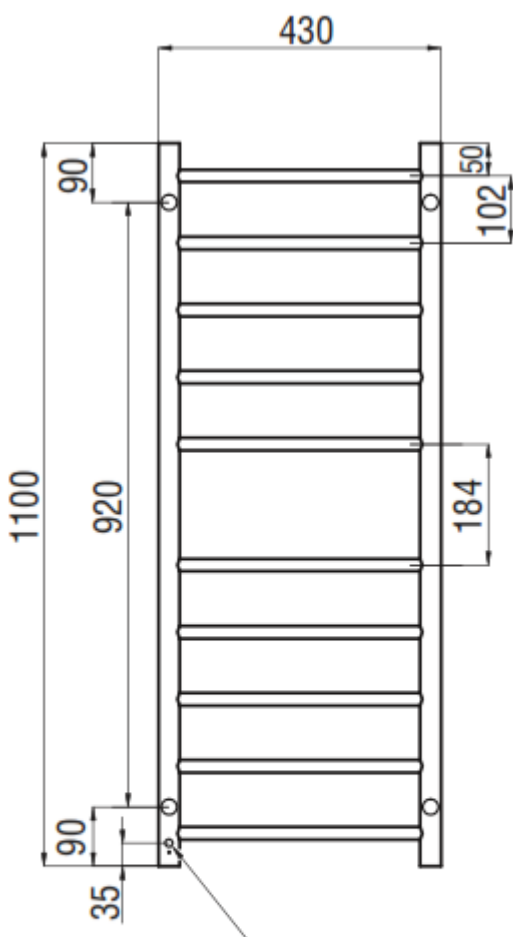

HEATED TOWEL RAIL ROUND

Code: RND08
 Size: 430 x 1100 x 112 mm
 Material: 304 Grade Stainless Steel
 Finish: Mirror Polished Finish
 Options: Hard Wired or Plug in
 Left or Right Hand Power Connection
 Power: 80 Watts
 Bars: 10 Bars
 Vertical Bars 32mm Diameter
 Horizontal Bars 19mm Diameter
 Features: Round Profile Straight Bars

Cable exits the back 35mm from bottom of rail -
 when ordering please specify left or
 right side as viewed from the FRONT

SYDNEY

Woollahra

163 Edgecliff Road

Woollahra NSW 2025

T 02 9386 9809

Chatswood

Unit 36/28 Barcoo Street