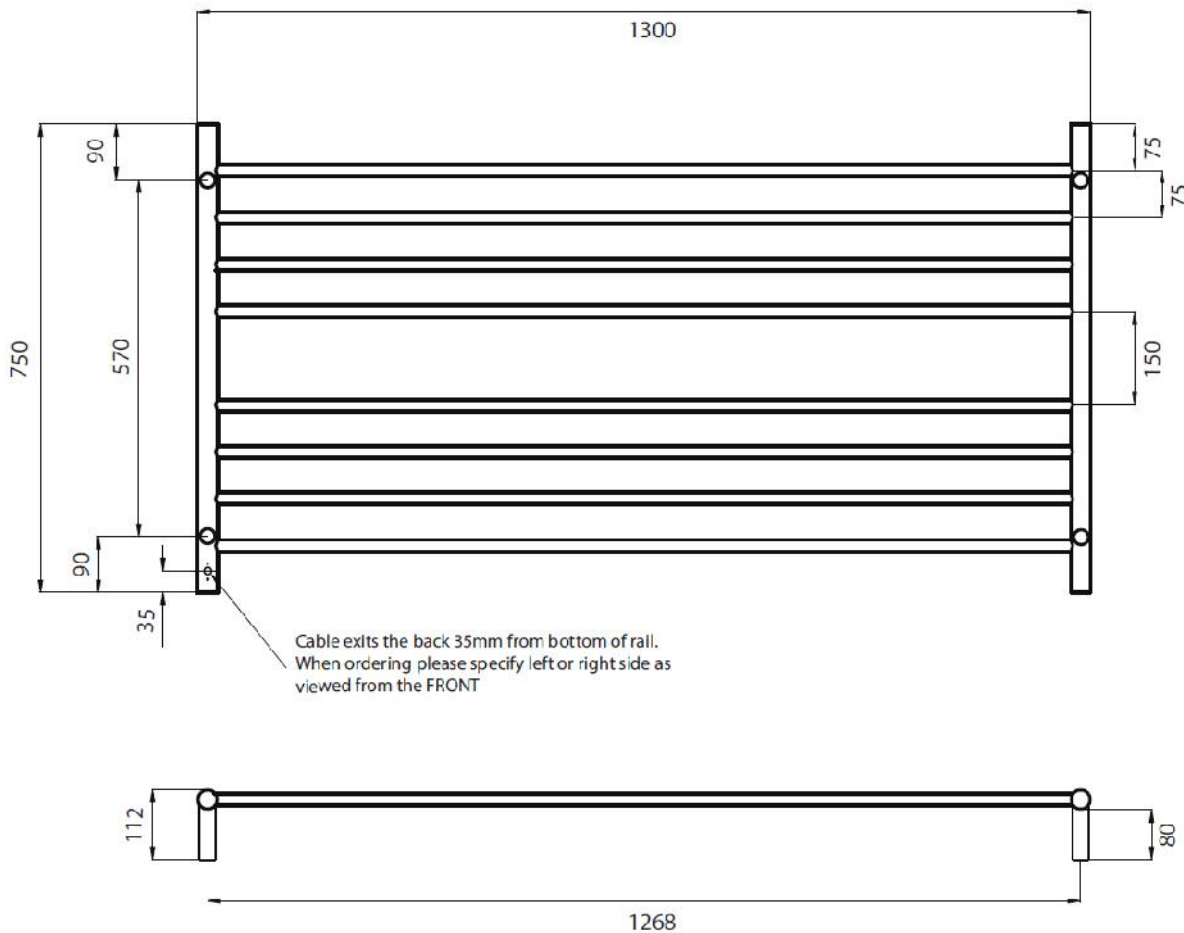

The last bastion of privacy, a space of peace and tranquillity, your Bathroom
Enjoy the look and feel of our European Bathroom fittings and fixtures.
Designed and made to the highest International and Australian standards.

HEATED TOWEL RAIL ROUND

Code: RND12
Size: 1300 x 750 x 112 mm
Material: 304 Grade Stainless Steel
Finish: Mirror Polished Finish
Options: Hard Wired or Plug in
Left or Right Hand Power Connection
Power: 80 Watts
Bars: 8 Bars
Vertical Bars 32mm Diameter
Horizontal Bars 19mm Diameter
Features: Round Profile Straight Bars

SYDNEY
Woollahra
163 Edgecliff Road
Woollahra NSW 2025
T 02 9386 9809

Chatswood
Unit 36/28 Barcoo Street
Chatswood NSW 2067
T 02 9882 2044

MELBOURNE
Richmond
229 Swan Street
Richmond VIC 3121
T 03 9428 9996