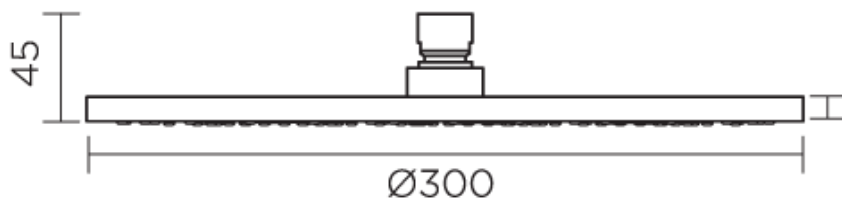

ACS
DESIGNER BATHROOMS

motivo

RAIN SHOWER HEAD ROUND

- **Code: ROA1201**
- **Superior Quality 300mm Round**
- **DR Brass Construction**
- **Polished Chrome**
- **WELS 3 Star Rating**
- **8.5 Litres per minute**
- **WELS Licence Number: 1690**
- **WELS Registration No: S11935**
- **Australian Standard (SAI)**
- **AS/NZS 3718:2003**