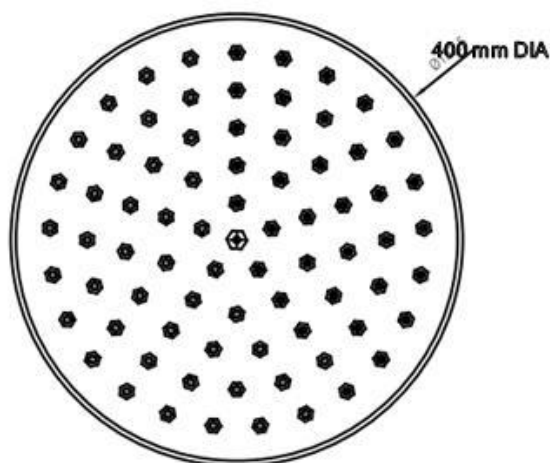

motivo

ROA1601 RAIN SHOWER HEAD ROUND

- **Code: ROA1601**
- **400mm Diameter Round**
- **Swivel Head**
- **Polished Chrome**
- **Rub clean technology to prevent limescale & calcium build-up**
- **WELS 3 Star Rating**
- **9 Litres per minute**
- **WELS Licence Number: 1151**
- **WELS Registration No: S07103**
- **Australian Standard (SAI)**
- **AS/NZS 3718:2003**