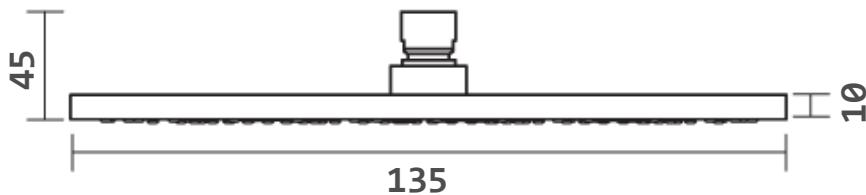

**motivo**

RAIN SHOWER HEAD SQUARE

- Code: ROB0501
- Superior Quality 135mm Square
- DR Brass Construction
- Polished Chrome
- WELS 3 Star Rating
- 9 Litres per minute
- WELS Licence Number: 1151
- WELS Registration No: S07104
- Australian Standard (SAI)
- AS/NZS 3718:2003