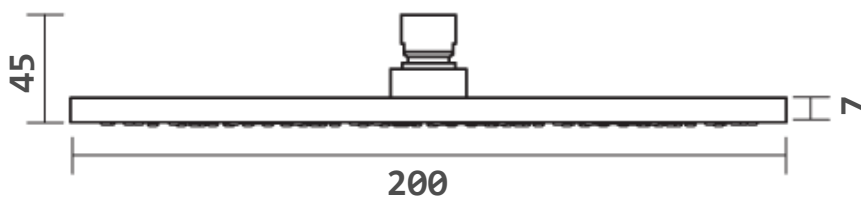

The last bastion of privacy, a space of peace and tranquillity, your Bathroom
Enjoy the look and feel of our European Bathroom fittings and fixtures.
Designed and made to the highest International and Australian standards.

motivo

RAIN SHOWER HEAD SQUARE

- Code: ROB0801
- Superior Quality 200mm Square
- DR Brass Construction
- Polished Chrome
- WELS 3 Star Rating
- 8.5 Litres per minute
- WELS Licence Number: 1690
- WELS Registration No: S11932
- Australian Standard (SAI)
- AS/NZS 3718:2003

SYDNEY

Woollahra

163 Edgecliff Road

Woollahra NSW 2025

T 02 9386 9809

Crows Nest

113A Willoughby Road

Crows Nest NSW 2065

T 02 9460 6111

MELBOURNE

Richmond

229 Swan Street

Richmond VIC 3121

T 03 9428 9996

QUEENSLAND

Fortitude Valley

Shop 2, 826 Ann Street

Fortitude Valley QLD 4006

T 07 3852 6363

www.ascbathrooms.com.au