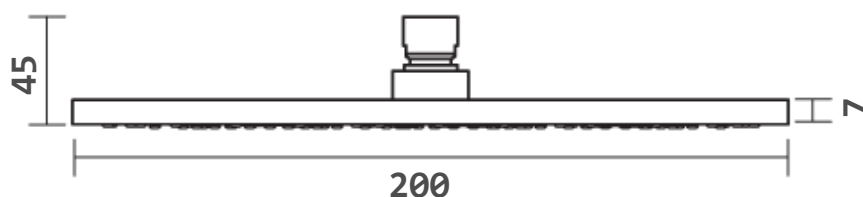

The last bastion of privacy, a space of peace and tranquillity, your Bathroom
Enjoy the look and feel of our European Bathroom fittings and fixtures.
Designed and made to the highest International and Australian standards.

motivo

RAIN SHOWER HEAD SQUARE

- Code: ROB0801MB
- Superior Quality 200mm Square
- DR Brass Construction
- Matt Black Finish
- WELS 3 Star Rating
- 8.5 Litres per minute
- WELS Licence Number: 1690
- WELS Registration No: S11932
- Australian Standard (SAI)
- AS/NZS 3718:2003

SYDNEY

Woollahra

163 Edgecliff Road

Woollahra NSW 2025

T 02 9386 9809

Crows Nest

113A Willoughby Road

Crows Nest NSW 2065

T 02 9460 6111

MELBOURNE

Richmond

229 Swan Street

Richmond VIC 3121

T 03 9428 9996

QUEENSLAND

Fortitude Valley

Shop 2, 826 Ann Street

Fortitude Valley QLD 4006

T 07 3852 6363