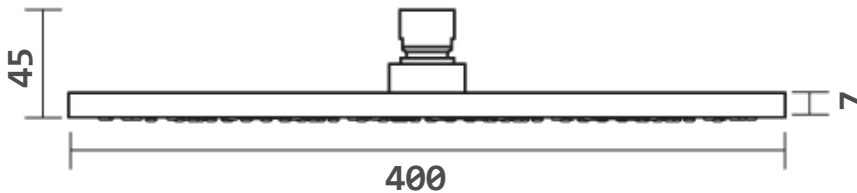

motivo

RAIN SHOWER HEAD SQUARE

- Code: ROB1401B
- 400mm Square
- DR Brass Construction
- Polished Chrome
- WELS 2 Star Rating
- 10 Litres per minute
- WELS Licence Number: 0175
- WELS Registration No: S11285
- Australian Standard (SAI)
- AS/NZS 3718:2003