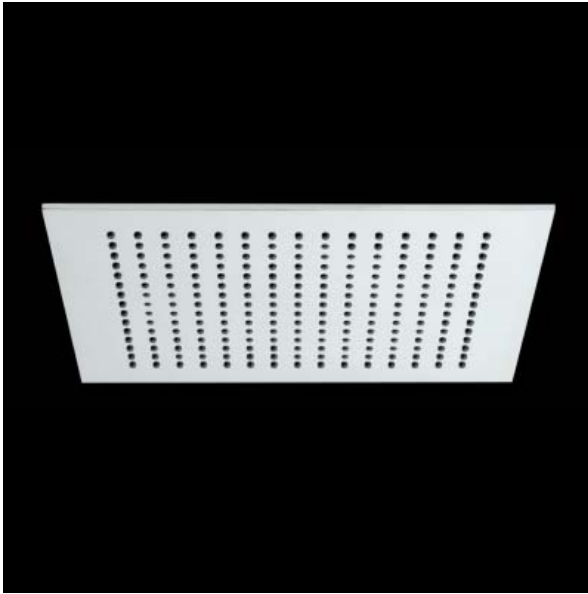

The last bastion of privacy, a space of peace and tranquillity, your Bathroom
Enjoy the look and feel of our European Bathroom fittings and fixtures.
Designed and made to the highest International and Australian standards.

FLUSH MOUNT RAIN SHOWER HEAD ROBFM01

SYDNEY

Woollahra

163 Edgecliff Road

Woollahra NSW 2025

T 02 9386 9809

Chatswood

Unit 36/28 Barcoo Street

Chatswood NSW 2067

T 02 9882 2044

MELBOURNE

Richmond

229 Swan Street

Richmond VIC 3121

T 03 9428 9996

- Code: ROBFM01
- Superior Quality
- DR Brass
- Polished Chrome Finish
- Anti Lime Scale Beads
- Minimalist Design Detail
- WELS Rating – 3 Star

• *See Next Page For Installation Details*