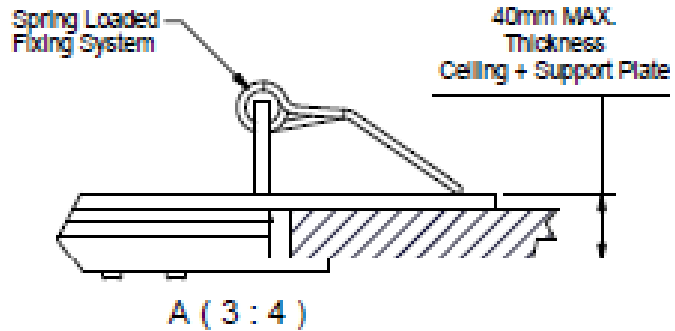

NOTES:

1. Maximum Hydrostatic Pressure : 1000kpa
 Minimum Hydrostatic Pressure : 150kpa
2. Maximum Water Temperature: 80°c
3. WELS Rating 3 Star - 9 lpm

TOP VIEW FROM INSIDE THE ROOF CAVITY CUT-OUT INFORMATION