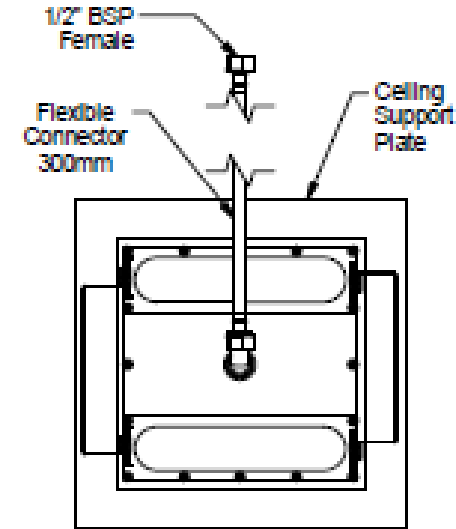

NOTES:

1. Maximum Hydrostatic Pressure : 1000kpa
 Minimum Hydrostatic Pressure : 150kpa
2. Maximum Water Temperature: 80°c
3. WELS Rating 3 Star - 9 lpm

TOP VIEW FROM INSIDE THE ROOF CAVITY CUT-OUT INFORMATION