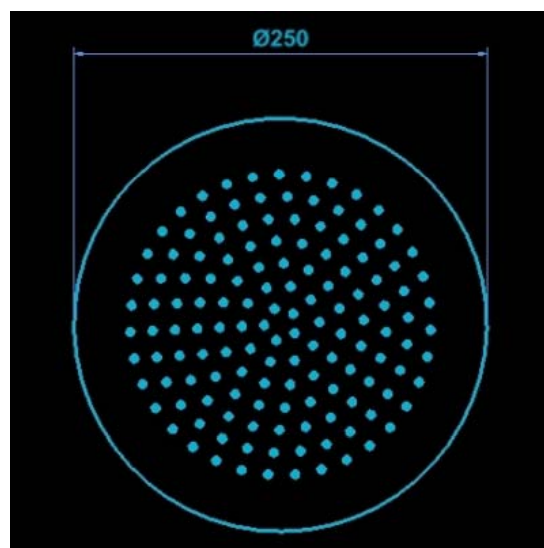

The last bastion of privacy, a space of peace and tranquillity, your Bathroom
Enjoy the look and feel of our European Bathroom fittings and fixtures.
Designed and made to the highest International and Australian standards.

FLUSH MOUNT RAIN SHOWER HEAD ROBFM02

SYDNEY

Woollahra

163 Edgecliff Road

Woollahra NSW 2025

T 02 9386 9809

Chatswood

Unit 36/28 Barcoo Street

Chatswood NSW 2067

T 02 9882 2044

MELBOURNE

Richmond

229 Swan Street

Richmond VIC 3121

T 03 9428 9996

- Code: ROBFM02
- Superior Quality
- DR Brass
- Polished Chrome Finish
- Anti Lime Scale Beads
- Minimalist Design Detail
- WELS Rating – 3 Star

• *See Next Page For Installation Details*