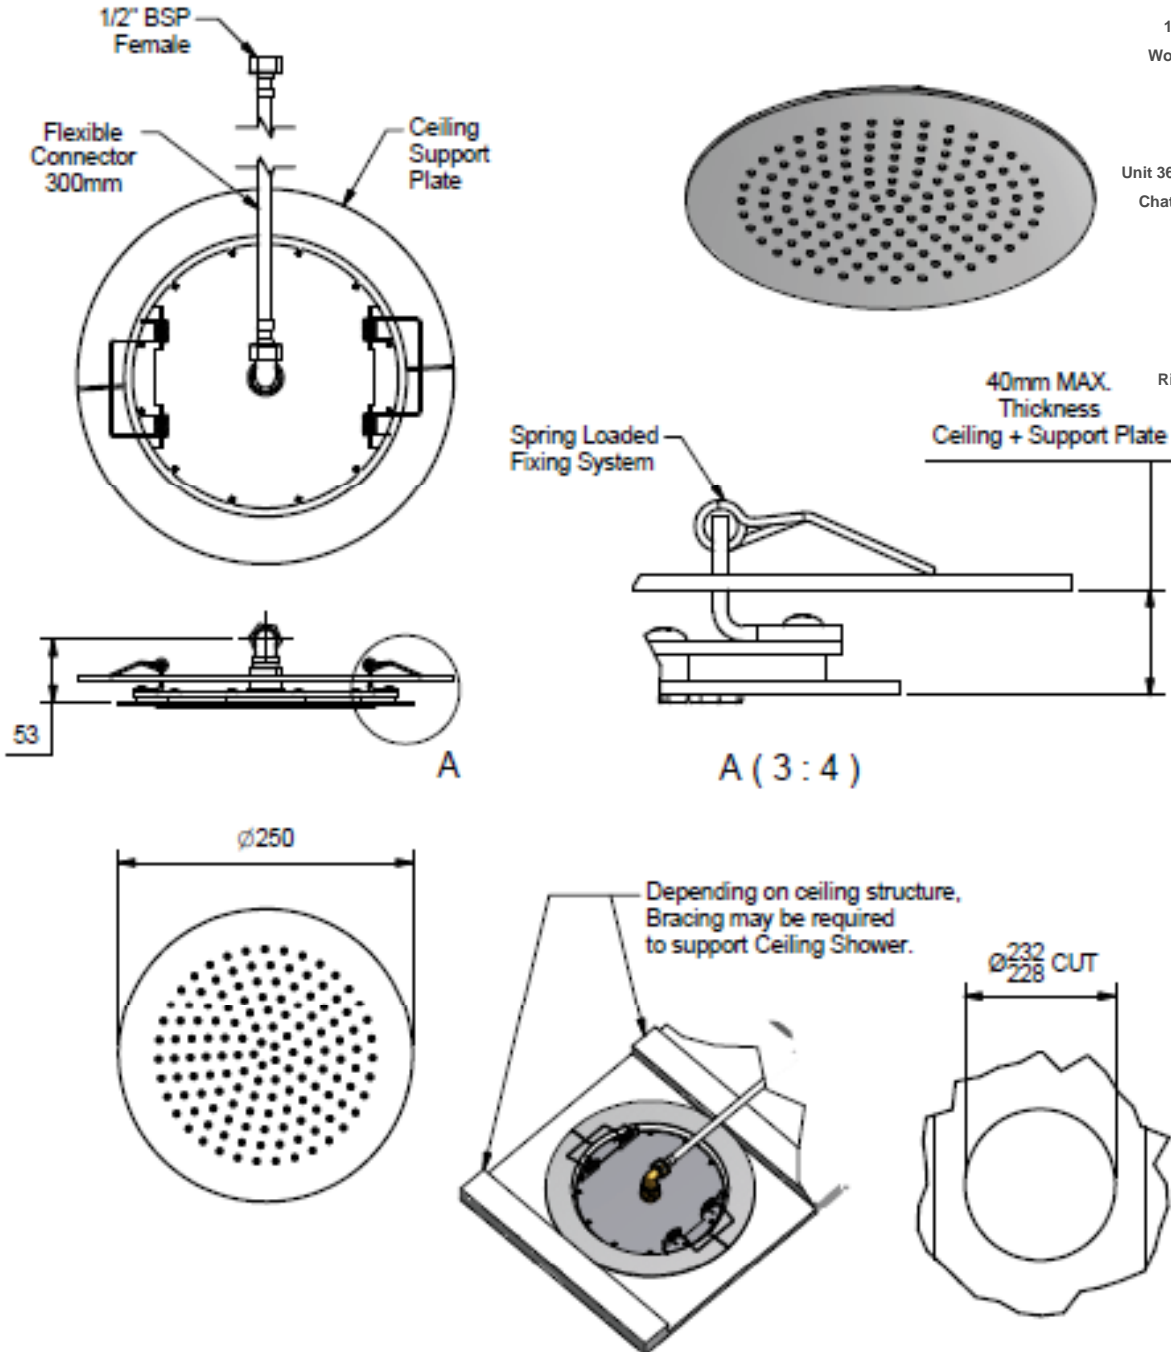

NOTES:

1. Maximum Hydrostatic Pressure : 1000kpa
 Minimum Hydrostatic Pressure : 150kpa
2. Maximum Water Temperature: 80 c
3. WELS Rating 3 Star - 9 lpm

TOP VIEW FROM INSIDE
 THE ROOF CAVITY
 CUT-OUT INFORMATION