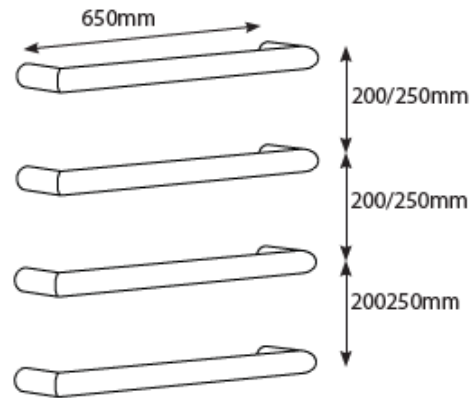

Single Round Bar 650mm Specifications

S2S-02 Bar Towel Rail	2S Series Polished 650mm Rnd Single
S2S-02B Bar Towel Rail	2S Series Brushed 650mm Rnd Single
S2S-02GM Single Bar Towel Rail	2S Series Gun Metal Grey 650mm Rnd
S2S-02MB Towel Rail	2S Series Black 650mm Rnd Single Bar

- 304 Grade Stainless Steel
- Hard Wired - cable side universal, can be left or right wired
- 32mm diameter rails
- 90mm protrusion from wall
- IP Rating - IPX7
- Approval - SAA
- 7 year warranty
- Fixing bar and transformer sold separately
- **All single bars sold individually.** We recommend bars are used in groups of 3, 4 or 5 to efficiently dry towels

The supplied fixing bracket allows for the above configurations. If more than 5 bars are used an additional fixing bracket will be required.

All measurements in mm