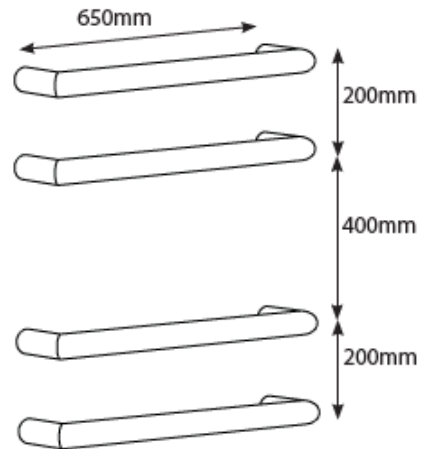

Single Round Bar 650mm Specifications

S2S-02 Bar Towel Rail	2S Series Polished 650mm Rnd Single
S2S-02B Bar Towel Rail	2S Series Brushed 650mm Rnd Single
S2S-02GM Single Bar Towel Rail	2S Series Gun Metal Grey 650mm Rnd
S2S-02MB Towel Rail	2S Series Black 650mm Rnd Single Bar

- 304 Grade Stainless Steel
- Hard Wired - cable side universal, can be left or right wired
- 32mm diameter rails
- 90mm protrusion from wall
- IP Rating - IPX7
- Approval - SAA
- 7 year warranty
- Fixing bar and transformer sold separately
- **All single bars sold individually.** We recommend bars are used in groups of 3, 4 or 5 to efficiently dry towels

The supplied fixing bracket allows for the above configurations. If more than 5 bars are used an additional fixing bracket will be required.

All measurements in mm