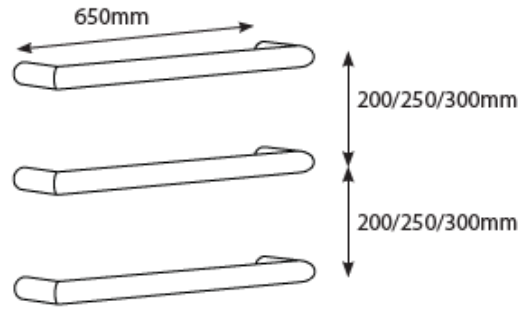

Single Round Bar 650mm Specifications

S2S-02 Bar Towel Rail	2S Series Polished 650mm Rnd Single
S2S-02B Bar Towel Rail	2S Series Brushed 650mm Rnd Single
S2S-02GM Single Bar Towel Rail	2S Series Gun Metal Grey 650mm Rnd
S2S-02MB Towel Rail	2S Series Black 650mm Rnd Single Bar

- 304 Grade Stainless Steel
- Hard Wired - cable side universal, can be left or right wired
- 32mm diameter rails
- 90mm protrusion from wall
- IP Rating - IPX7
- Approval - SAA
- 7 year warranty
- Fixing bar and transformer sold separately
- **All single bars sold individually.** We recommend bars are used in groups of 3, 4 or 5 to efficiently dry towels

The supplied fixing bracket allows for the above configurations. If more than 5 bars are used an additional fixing bracket will be required.

All measurements in mm