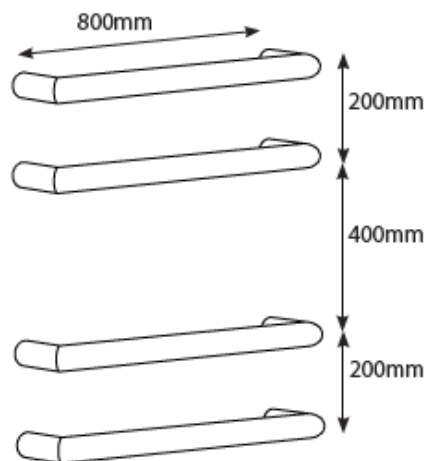

architetto

Designer Hardware

Single Round Bar 800mm Specifications

S2S-03 2S Series Polished 800mm
Rnd Single Bar Towel Rail
S2S-03B 2S Series Brushed 800mm Rnd
Single Bar Towel Rail
S2S-03GM 2S Series Gun Metal Grey
800mm Rnd Single Bar Towel Rail
S2S-03MB 2S Series Black 800mm Rnd
Single Bar Towel Rail

- 304 Grade Stainless Steel
- Hard Wired - cable side universal, can be left or right wired
- 32mm diameter rails
- 90mm protrusion from wall
- IP Rating - IPX7
- Approval - SAA
- 7 year warranty
- Fixing bar and transformer sold separately
- **All single bars sold individually.** We recommend bars are used in groups of 3, 4 or 5 to efficiently dry towels

The supplied fixing bracket allows for the above configurations. If more than 5 bars are used an additional fixing bracket will be required.

All measurements in mm

ACS

1300 898 889

www.acsbathrooms.com.au