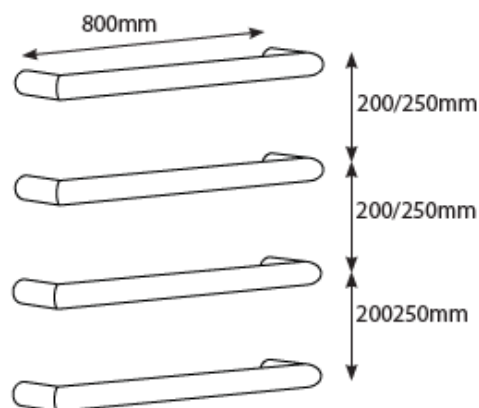

architetto

Designer Hardware

Single Round Bar 800mm Specifications

S2S-03 2S Series Polished 800mm
Rnd Single Bar Towel Rail
S2S-03B 2S Series Brushed 800mm Rnd
Single Bar Towel Rail
S2S-03GM 2S Series Gun Metal Grey
800mm Rnd Single Bar Towel Rail
S2S-03MB 2S Series Black 800mm Rnd
Single Bar Towel Rail

- 304 Grade Stainless Steel
- Hard Wired - cable side universal, can be left or right wired
- 32mm diameter rails
- 90mm protrusion from wall
- IP Rating - IPX7
- Approval - SAA
- 7 year warranty
- Fixing bar and transformer sold separately
- **All single bars sold individually.** We recommend bars are used in groups of 3, 4 or 5 to efficiently dry towels