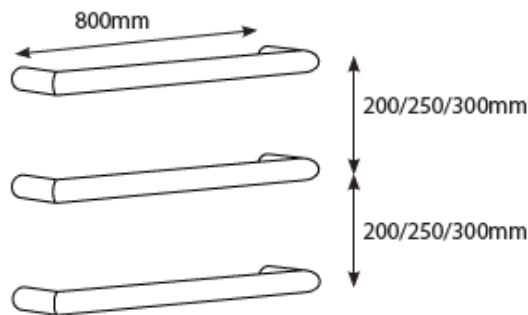

architetto

Designer Hardware

Single Round Bar 800mm Specifications

S2S-03 2S Series Polished 800mm
Rnd Single Bar Towel Rail
S2S-03B 2S Series Brushed 800mm Rnd
Single Bar Towel Rail
S2S-03GM 2S Series Gun Metal Grey
800mm Rnd Single Bar Towel Rail
S2S-03MB 2S Series Black 800mm Rnd
Single Bar Towel Rail

- 304 Grade Stainless Steel
- Hard Wired - cable side universal, can be left or right wired
- 32mm diameter rails
- 90mm protrusion from wall
- IP Rating - IPX7
- Approval - SAA
- 7 year warranty
- Fixing bar and transformer sold separately
- **All single bars sold individually.** We recommend bars are used in groups of 3, 4 or 5 to efficiently dry towels