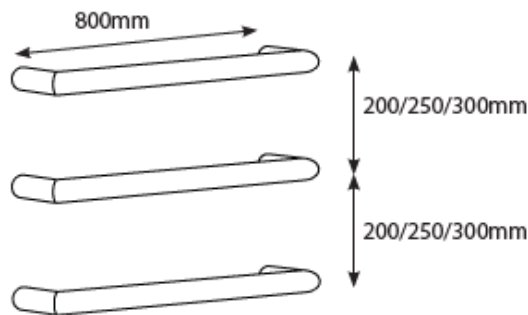

## Single Round Bar 800mm Specifications

S2S-03            2S Series Polished 800mm  
Rnd Single Bar Towel Rail  
S2S-03B        2S Series Brushed 800mm Rnd  
Single Bar Towel Rail  
S2S-03GM      2S Series Gun Metal Grey  
800mm Rnd Single Bar Towel Rail  
S2S-03MB     2S Series Black 800mm Rnd  
Single Bar Towel Rail

- 304 Grade Stainless Steel
- Hard Wired - cable side universal, can be left or right wired
- 32mm diameter rails
- 90mm protrusion from wall
- IP Rating - IPX7
- Approval - SAA
- 7 year warranty
- Fixing bar and transformer sold separately
- **All single bars sold individually.** We recommend bars are used in groups of 3, 4 or 5 to efficiently dry towels

The supplied fixing bracket allows for the above configurations. If more than 5 bars are used an additional fixing bracket will be required.

All measurements in mm