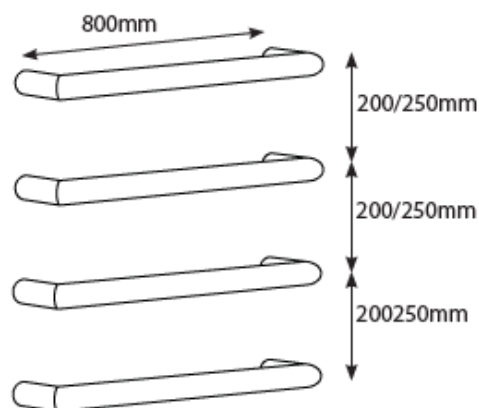

## Single Round Bar 800mm Specifications

S2S-03            2S Series Polished 800mm  
Rnd Single Bar Towel Rail  
S2S-03B        2S Series Brushed 800mm Rnd  
Single Bar Towel Rail  
S2S-03GM      2S Series Gun Metal Grey  
800mm Rnd Single Bar Towel Rail  
S2S-03MB     2S Series Black 800mm Rnd  
Single Bar Towel Rail

- 304 Grade Stainless Steel
- Hard Wired - cable side universal, can be left or right wired
- 32mm diameter rails
- 90mm protrusion from wall
- IP Rating - IPX7
- Approval - SAA
- 7 year warranty
- Fixing bar and transformer sold separately
- **All single bars sold individually.** We recommend bars are used in groups of 3, 4 or 5 to efficiently dry towels

The supplied fixing bracket allows for the above configurations. If more than 5 bars are used an additional fixing bracket will be required.

All measurements in mm