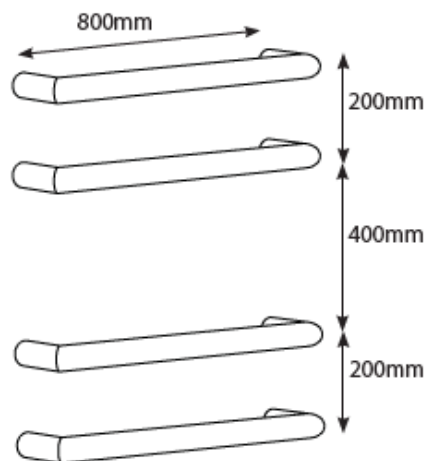

## Single Round Bar 800mm Specifications

S2S-03            2S Series Polished 800mm  
Rnd Single Bar Towel Rail  
S2S-03B        2S Series Brushed 800mm Rnd  
Single Bar Towel Rail  
S2S-03GM      2S Series Gun Metal Grey  
800mm Rnd Single Bar Towel Rail  
S2S-03MB     2S Series Black 800mm Rnd  
Single Bar Towel Rail

- 304 Grade Stainless Steel
- Hard Wired - cable side universal, can be left or right wired
- 32mm diameter rails
- 90mm protrusion from wall
- IP Rating - IPX7
- Approval - SAA
- 7 year warranty
- Fixing bar and transformer sold separately
- **All single bars sold individually.** We recommend bars are used in groups of 3, 4 or 5 to efficiently dry towels

The supplied fixing bracket allows for the above configurations. If more than 5 bars are used an additional fixing bracket will be required.

All measurements in mm