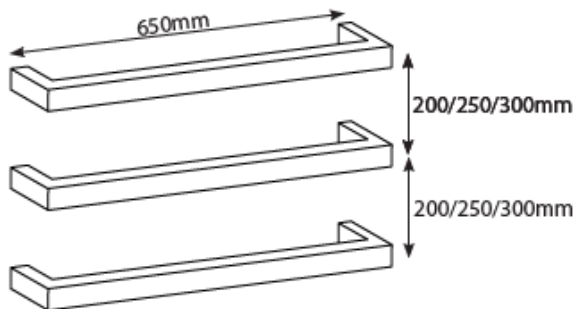

architetto

Designer Hardware

Single Square Bar 650mm Specifications

- S9S-02 9S Series Polished 650mm Squ Single Bar Towel Rail
- S9S-02B 9S Series Brushed 650mm Squ Single Bar Towel Rail
- S9S-02MB 9S Series Black 650mm Squ Single Bar Towel Rail

- 304 Grade Stainless Steel
- Hard Wired - cable side universal, can be left or right wired
- 32mm diameter rails
- 80mm protrusion from wall
- IP Rating - IPX7
- Approval - SAA
- 7 year warranty
- Fixing bar and transformer sold separately
- **All single bars sold individually.** We recommend bars are used in groups of 3, 4 or 5 to efficiently dry towels