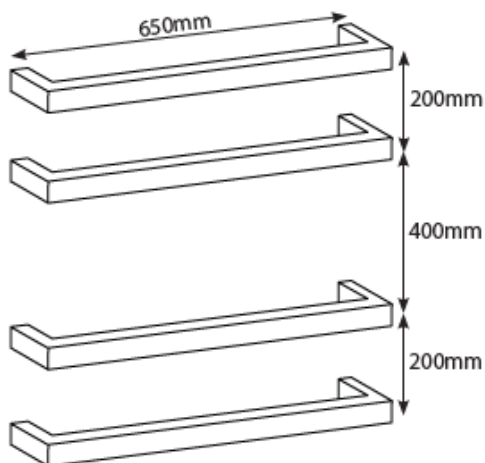

architetto

Designer Hardware

Single Square Bar 650mm Specifications

- S9S-02 9S Series Polished 650mm Squ Single Bar Towel Rail
- S9S-02B 9S Series Brushed 650mm Squ Single Bar Towel Rail
- S9S-02MB 9S Series Black 650mm Squ Single Bar Towel Rail

- 304 Grade Stainless Steel
- Hard Wired - cable side universal, can be left or right wired
- 32mm diameter rails
- 80mm protrusion from wall
- IP Rating - IPX7
- Approval - SAA
- 7 year warranty
- Fixing bar and transformer sold separately
- **All single bars sold individually.** We recommend bars are used in groups of 3, 4 or 5 to efficiently dry towels