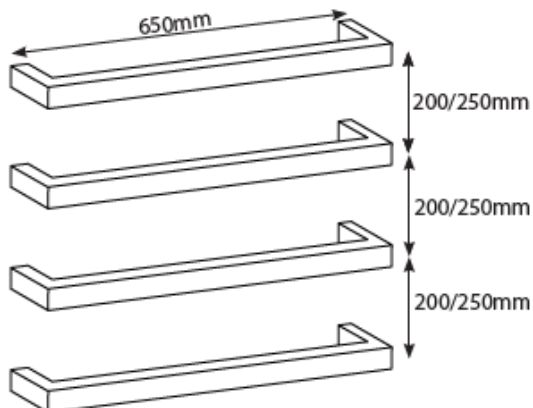

architetto

Designer Hardware

Single Square Bar 650mm Specifications

- S9S-02 9S Series Polished 650mm Squ Single Bar Towel Rail
- S9S-02B 9S Series Brushed 650mm Squ Single Bar Towel Rail
- S9S-02MB 9S Series Black 650mm Squ Single Bar Towel Rail

- 304 Grade Stainless Steel
- Hard Wired - cable side universal, can be left or right wired
- 32mm diameter rails
- 80mm protrusion from wall
- IP Rating - IPX7
- Approval - SAA
- 7 year warranty
- Fixing bar and transformer sold separately
- **All single bars sold individually.** We recommend bars are used in groups of 3, 4 or 5 to efficiently dry towels