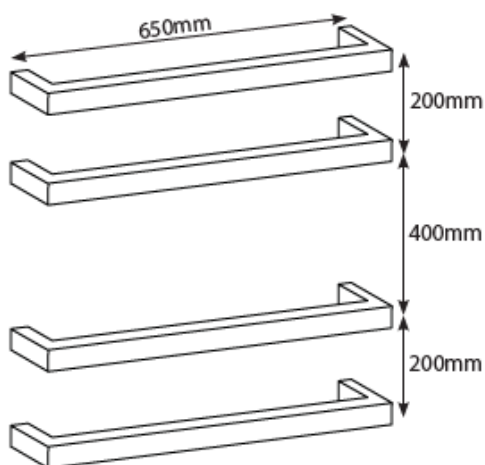

architetto

Designer Hardware

Single Square Bar 650mm Specifications

- S9S-02 9S Series Polished 650mm Squ Single Bar Towel Rail
- S9S-02B 9S Series Brushed 650mm Squ Single Bar Towel Rail
- S9S-02MB 9S Series Black 650mm Squ Single Bar Towel Rail

- 304 Grade Stainless Steel
- Hard Wired - cable side universal, can be left or right wired
- 32mm diameter rails
- 80mm protrusion from wall
- IP Rating - IPX7
- Approval - SAA
- 7 year warranty
- Fixing bar and transformer sold separately
- **All single bars sold individually.** We recommend bars are used in groups of 3, 4 or 5 to efficiently dry towels