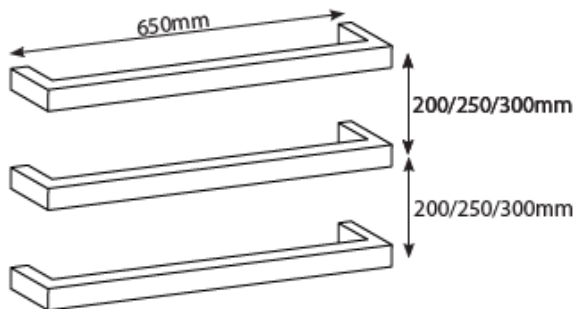

architetto

Designer Hardware

Single Square Bar 650mm Specifications

- S9S-02 9S Series Polished 650mm Squ Single Bar Towel Rail
- S9S-02B 9S Series Brushed 650mm Squ Single Bar Towel Rail
- S9S-02MB 9S Series Black 650mm Squ Single Bar Towel Rail

- 304 Grade Stainless Steel
- Hard Wired - cable side universal, can be left or right wired
- 32mm diameter rails
- 80mm protrusion from wall
- IP Rating - IPX7
- Approval - SAA
- 7 year warranty
- Fixing bar and transformer sold separately
- **All single bars sold individually.** We recommend bars are used in groups of 3, 4 or 5 to efficiently dry towels