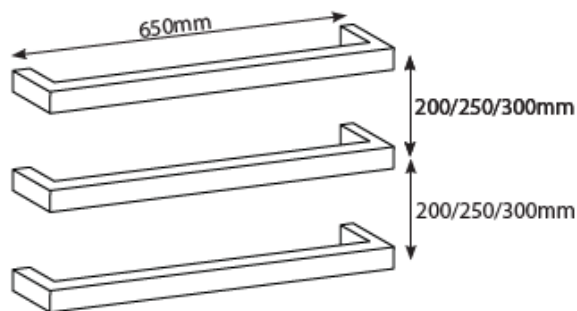

architetto

Designer Hardware

Single Square Bar 650mm Specifications

- S9S-02 9S Series Polished 650mm Squ Single Bar Towel Rail
- S9S-02B 9S Series Brushed 650mm Squ Single Bar Towel Rail
- S9S-02MB 9S Series Black 650mm Squ Single Bar Towel Rail

- 304 Grade Stainless Steel
- Hard Wired - cable side universal, can be left or right wired
- 32mm diameter rails
- 80mm protrusion from wall
- IP Rating - IPX7
- Approval - SAA
- 7 year warranty
- Fixing bar and transformer sold separately
- **All single bars sold individually.** We recommend bars are used in groups of 3, 4 or 5 to efficiently dry towels