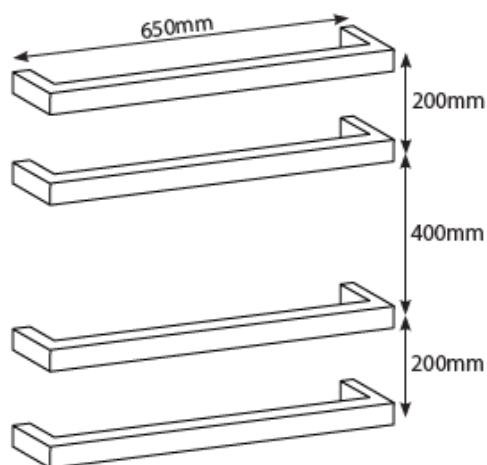

architetto

Designer Hardware

Single Square Bar 650mm Specifications

- S9S-02 9S Series Polished 650mm Squ Single Bar Towel Rail
- S9S-02B 9S Series Brushed 650mm Squ Single Bar Towel Rail
- S9S-02MB 9S Series Black 650mm Squ Single Bar Towel Rail

- 304 Grade Stainless Steel
- Hard Wired - cable side universal, can be left or right wired
- 32mm diameter rails
- 80mm protrusion from wall
- IP Rating - IPX7
- Approval - SAA
- 7 year warranty
- Fixing bar and transformer sold separately
- **All single bars sold individually.** We recommend bars are used in groups of 3, 4 or 5 to efficiently dry towels