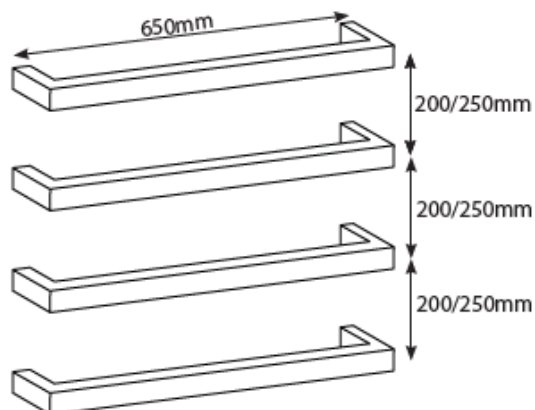

architetto

Designer Hardware

Single Square Bar 650mm Specifications

- S9S-02 9S Series Polished 650mm Squ Single Bar Towel Rail
- S9S-02B 9S Series Brushed 650mm Squ Single Bar Towel Rail
- S9S-02MB 9S Series Black 650mm Squ Single Bar Towel Rail

- 304 Grade Stainless Steel
- Hard Wired - cable side universal, can be left or right wired
- 32mm diameter rails
- 80mm protrusion from wall
- IP Rating - IPX7
- Approval - SAA
- 7 year warranty
- Fixing bar and transformer sold separately
- **All single bars sold individually.** We recommend bars are used in groups of 3, 4 or 5 to efficiently dry towels