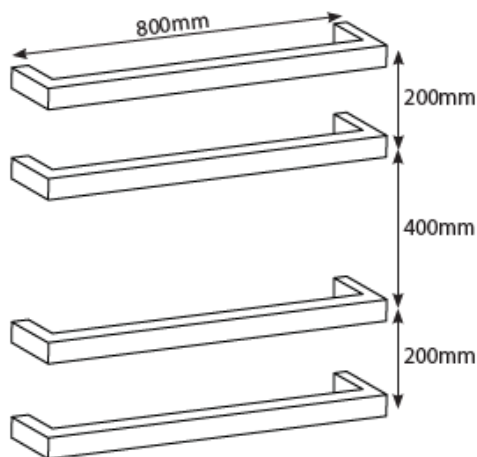

architetto

Designer Hardware

Single Square Bar 800mm Specifications

- S9S-03 9S Series Polished 800mm Squ Single Bar Towel Rail
- S9S-03B 9S Series Brushed 800mm Squ Single Bar Towel Rail
- S9S-03MB 9S Series Black 800mm Squ Single Bar Towel Rail

- 304 Grade Stainless Steel
- Hard Wired - cable side universal, can be left or right wired
- 32mm diameter rails
- 80mm protrusion from wall
- IP Rating - IPX7
- Approval - SAA
- 7 year warranty
- Fixing bar and transformer sold separately
- **All single bars sold individually.** We recommend bars are used in groups of 3, 4 or 5 to efficiently dry towels