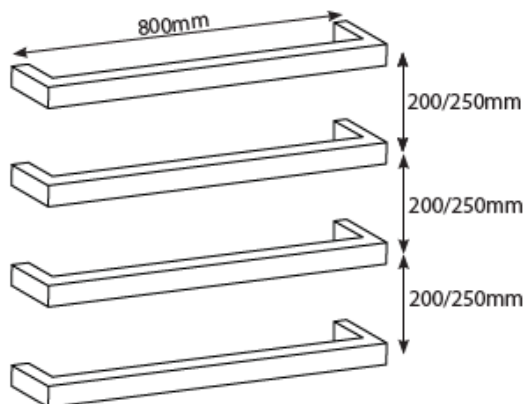

architetto

Designer Hardware

Single Square Bar 800mm Specifications

- S9S-03 9S Series Polished 800mm Squ Single Bar Towel Rail
- S9S-03B 9S Series Brushed 800mm Squ Single Bar Towel Rail
- S9S-03MB 9S Series Black 800mm Squ Single Bar Towel Rail

- 304 Grade Stainless Steel
- Hard Wired - cable side universal, can be left or right wired
- 32mm diameter rails
- 80mm protrusion from wall
- IP Rating - IPX7
- Approval - SAA
- 7 year warranty
- Fixing bar and transformer sold separately
- **All single bars sold individually.** We recommend bars are used in groups of 3, 4 or 5 to efficiently dry towels