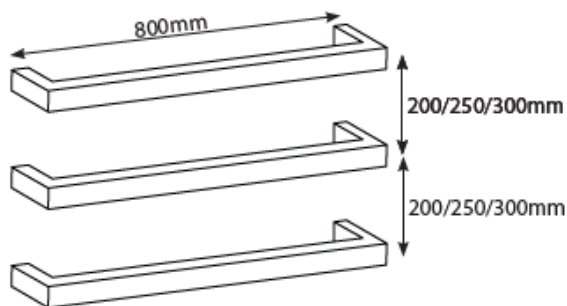

architetto

Designer Hardware

Single Square Bar 800mm Specifications

- S9S-03 9S Series Polished 800mm Squ Single Bar Towel Rail
- S9S-03B 9S Series Brushed 800mm Squ Single Bar Towel Rail
- S9S-03MB 9S Series Black 800mm Squ Single Bar Towel Rail

- 304 Grade Stainless Steel
- Hard Wired - cable side universal, can be left or right wired
- 32mm diameter rails
- 80mm protrusion from wall
- IP Rating - IPX7
- Approval - SAA
- 7 year warranty
- Fixing bar and transformer sold separately
- **All single bars sold individually.** We recommend bars are used in groups of 3, 4 or 5 to efficiently dry towels