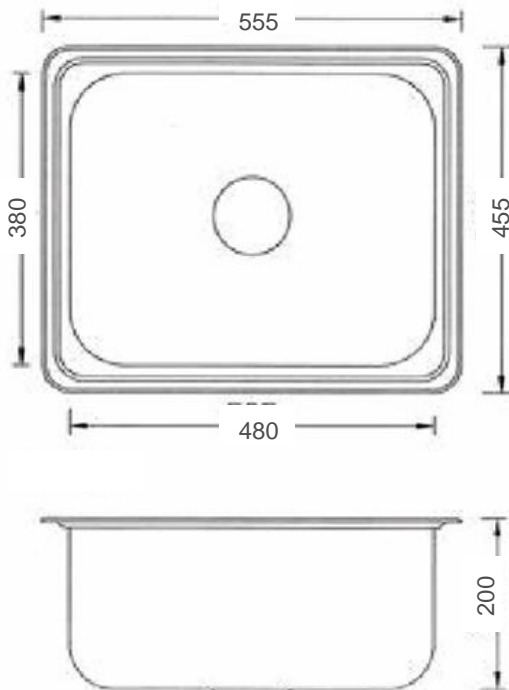

SINGLE DROP IN STAINLESS STEEL TUB

- **Code: SDTS-02**
- **Superior Quality 304 Stainless**
- **35L**
- **Drop In**
- **Polished Stainless Steel**
- **Australian Standard (SAI)**
- **AS/NZS 3718:2003**