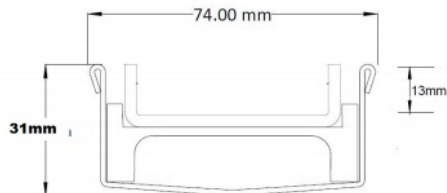

Ti  
Tile Insert

SI-01

Made to Length

SI-02

Made to Length

The SI is a premium tile insert drain manufactured from 316 marine grade.

The SI is suitable for a tile up to 12mm thick.