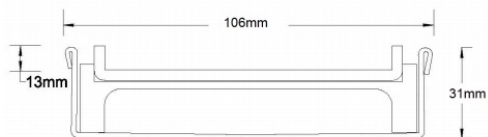

Ti  
Tile Insert

SI-01

Made to Length

SI-02

Made to Length

The SI is a premium tile insert drain manufactured from 316 marine grade.

The SI is suitable for a tile up to 12mm thick.