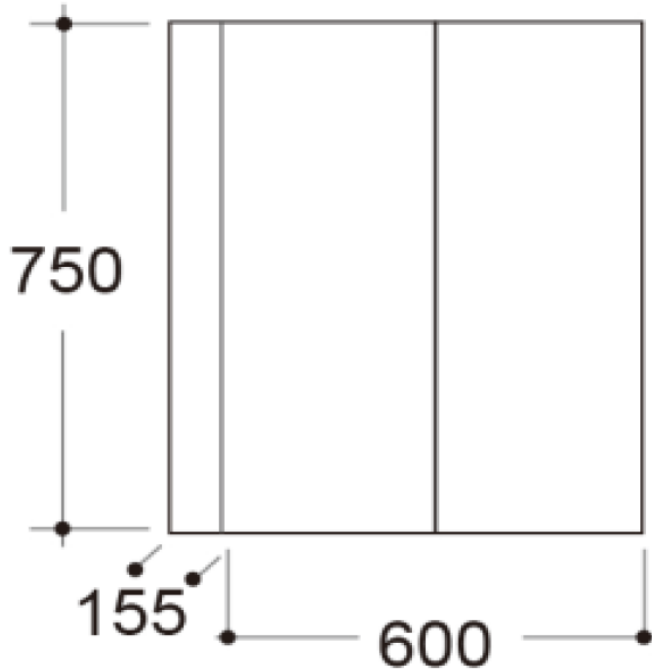

Chatswood NSW 2067

T 02 9882 2044

MELBOURNE

Richmond

229 Swan Street

Richmond VIC 3121

T 03 9428 9996

- Code: SP-03
- 2 Doors with Soft Close Hinges
- 2 Internal Glass Shelves
- Finger Pull Detail
- Mirror has Pencil Edge Detail