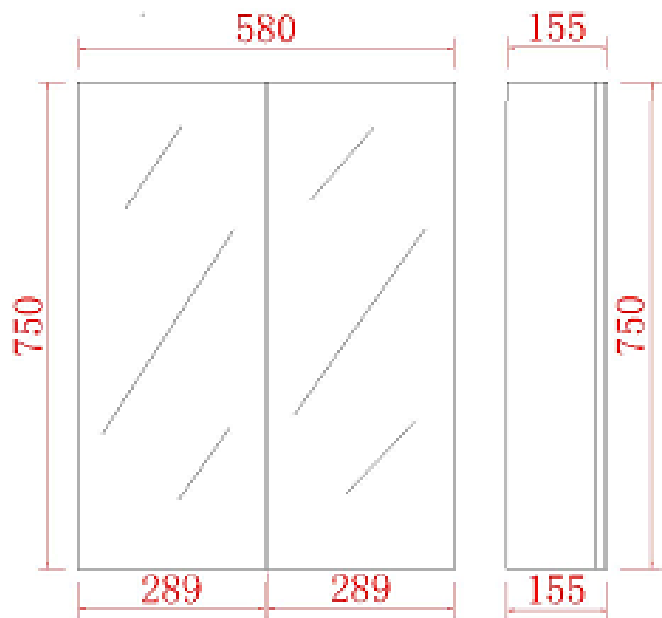

Chatswood NSW 2067

T 02 9882 2044

MELBOURNE

Richmond

229 Swan Street

Richmond VIC 3121

T 03 9428 9996

- Code: SP-03a
- 2 Doors with Soft Close Hinges
- 2 Internal Glass Shelves
- Finger Pull Detail
- Mirror has Pencil Edge Detail