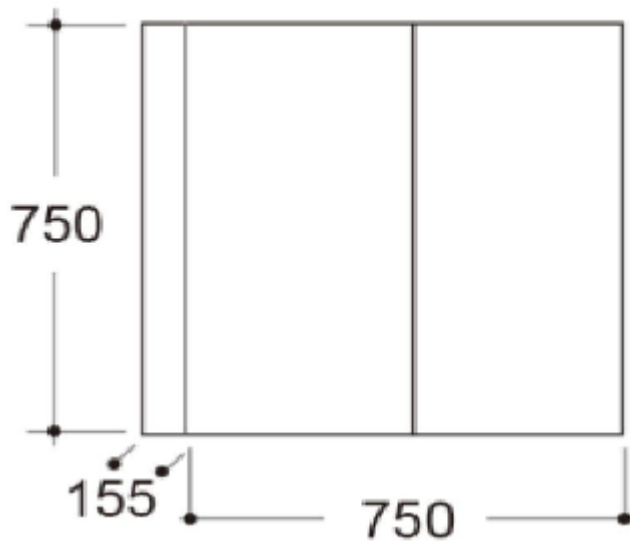

Chatswood NSW 2067

T 02 9882 2044

MELBOURNE

Richmond

229 Swan Street

Richmond VIC 3121

T 03 9428 9996

- Code: SP-04
- 2 Doors with Soft Close Hinges
- 2 Internal Glass Shelves
- Finger Pull Detail
- Mirror has Pencil Edge Detail