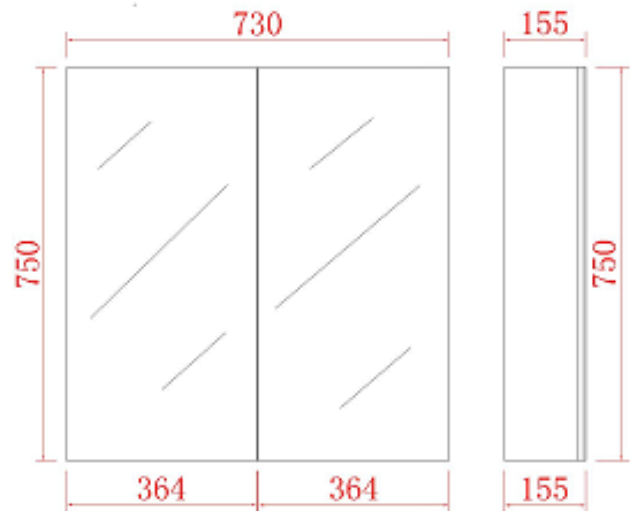

Chatswood NSW 2067

T 02 9882 2044

MELBOURNE

Richmond

229 Swan Street

Richmond VIC 3121

T 03 9428 9996

- Code: SP-04a
- 2 Doors with Soft Close Hinges
- 2 Internal Glass Shelves
- Finger Pull Detail
- Mirror has Pencil Edge Detail