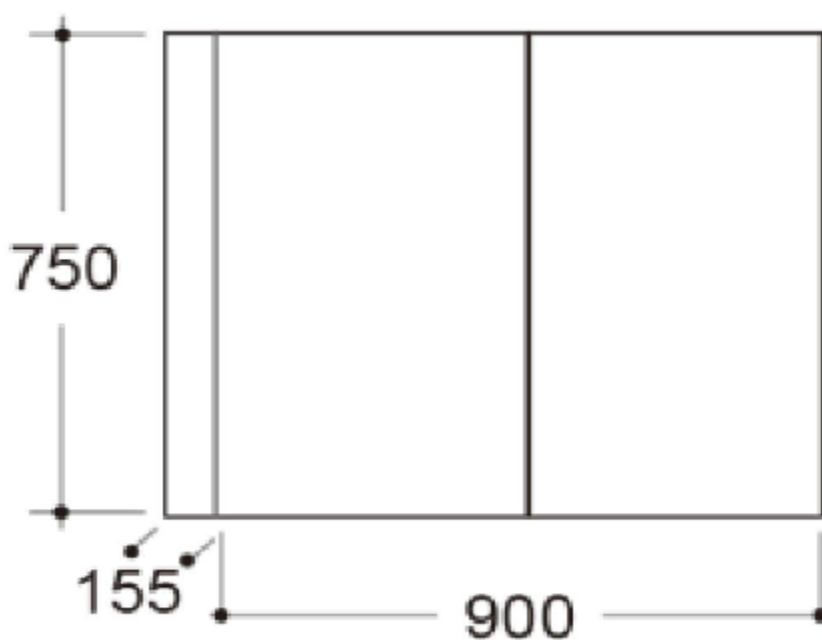

Chatswood NSW 2067

T 02 9882 2044

MELBOURNE

Richmond

229 Swan Street

Richmond VIC 3121

T 03 9428 9996

- Code: SP-05
- 2 Doors with Soft Close Hinges
- 2 Internal Glass Shelves
- Finger Pull Detail
- Mirror has Pencil Edge Detail