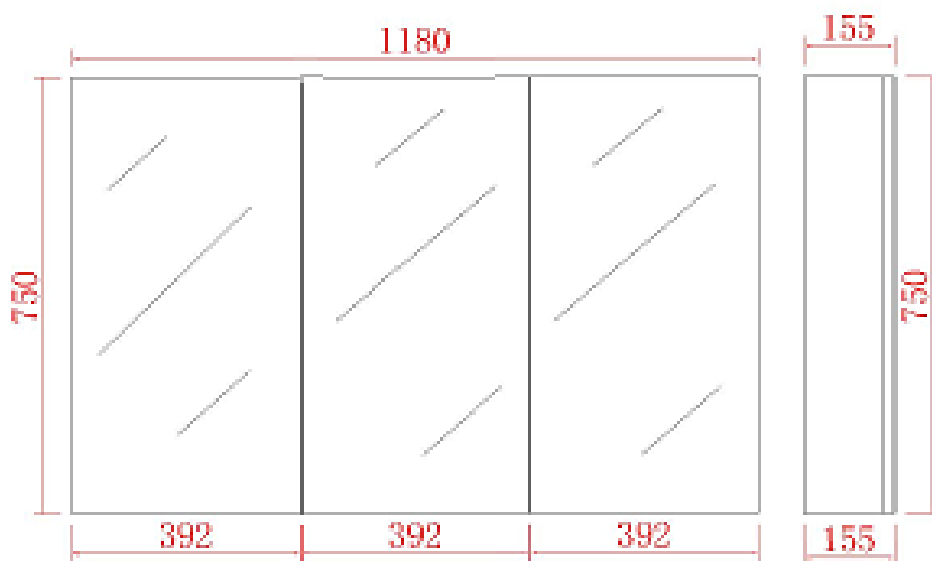

Chatswood NSW 2067

T 02 9882 2044

MELBOURNE

Richmond

229 Swan Street

Richmond VIC 3121

T 03 9428 9996

- Code: SP-06
- 2 Doors with Soft Close Hinges
- 2 Internal Glass Shelves
- Finger Pull Detail
- Mirror has Pencil Edge Detail