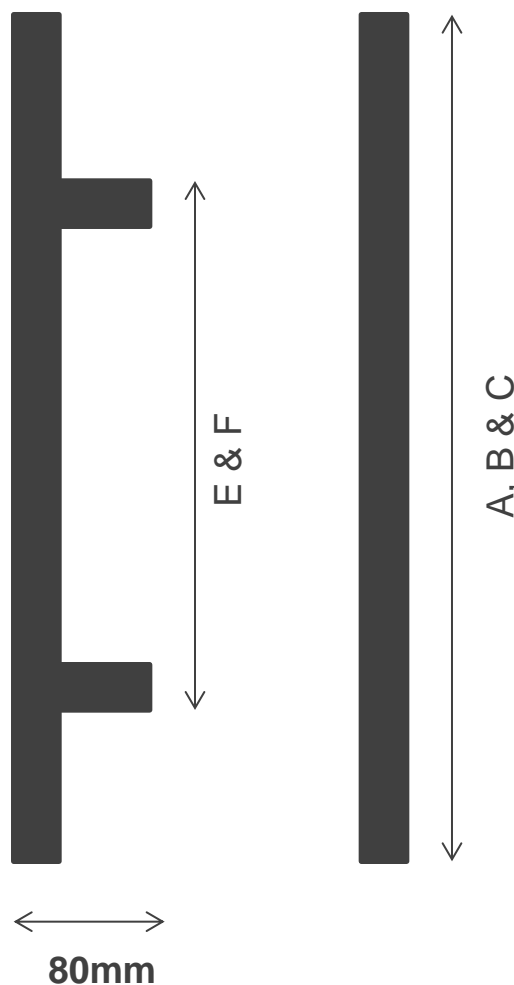

The last bastion of privacy, a space of peace and tranquillity, your Bathroom
Enjoy the look and feel of our European Bathroom fittings and fixtures.
Designed and made to the highest International and Australian standards.

PULL DOOR HANDLE SERIES

CODE:

SPH010A – 450MM LONG

SPH010B – 600MM LONG

SPH010C – 1200MM LONG

SPH010D – 1500MM LONG

- Brushed 304# Stainless Steel
- Back to Back Set
- 32mm Round Profile

SYDNEY

Woollahra

163 Edgecliff Road

Woollahra NSW 2025

T 02 9386 9809

Chatswood

Unit 36/28 Barcoo Street

Chatswood NSW 2067

T 02 9882 2044

MELBOURNE

Richmond

229 Swan Street

Richmond VIC 3121

T 03 9428 9996

A = 450MM E = 330MM

B = 600MM F = 500MM

C = 1200MM

D = 1500MM