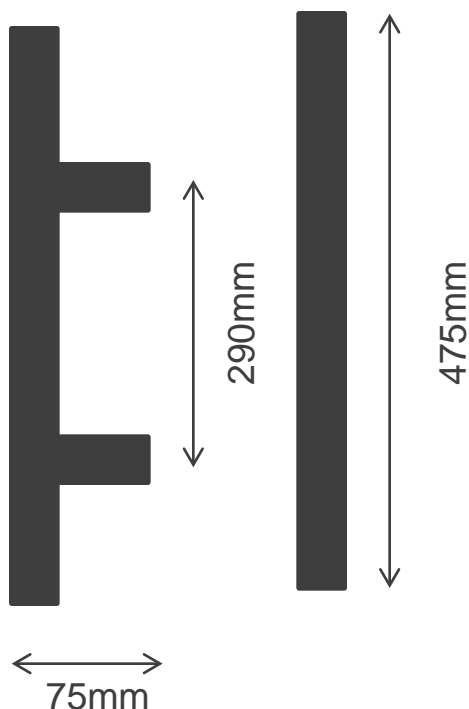

The last bastion of privacy, a space of peace and tranquillity, your Bathroom
Enjoy the look and feel of our European Bathroom fittings and fixtures.
Designed and made to the highest International and Australian standards.

**PULL DOOR HANDLE SERIES
CODE:
SPH041A = 475MM LONG
SPH042B = 1500MM LONG**

- **Brushed 304# Stainless Steel**
- **Back to Back Set**
- **25 x 25mm Square Profile**

SYDNEY
Woollahra
163 Edgecliff Road
Woollahra NSW 2025
T 02 9386 9809

Chatswood
Unit 36/28 Barcoo Street
Chatswood NSW 2067
T 02 9882 2044

MELBOURNE
Richmond
229 Swan Street
Richmond VIC 3121
T 03 9428 9996

SPH041A