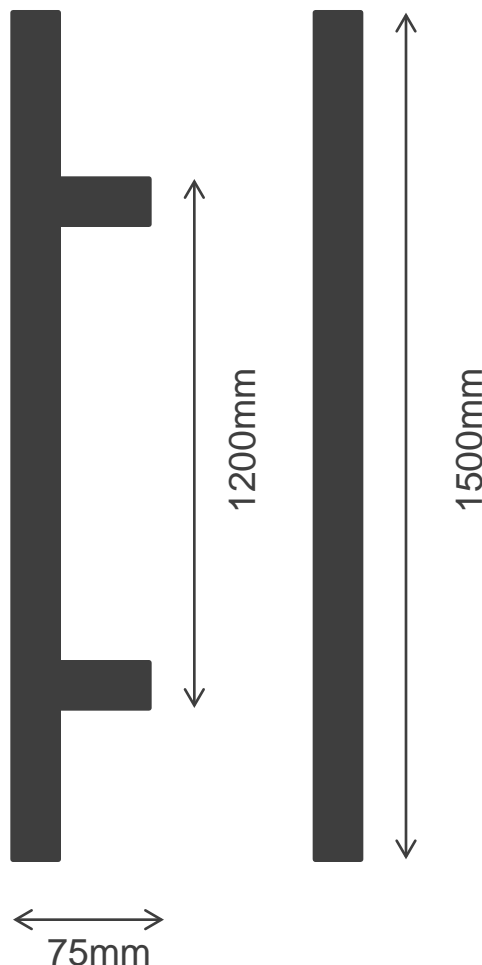

The last bastion of privacy, a space of peace and tranquillity, your Bathroom
Enjoy the look and feel of our European Bathroom fittings and fixtures.
Designed and made to the highest International and Australian standards.

**PULL DOOR HANDLE SERIES
CODE:
SPH041A = 475MM LONG
SPH042B = 1500MM LONG**

- **Brushed 304# Stainless Steel**
- **Back to Back Set**
- **25 x 25mm Square Profile**

SYDNEY
Woollahra
163 Edgecliff Road
Woollahra NSW 2025
T 02 9386 9809

Chatswood
Unit 36/28 Barcoo Street
Chatswood NSW 2067
T 02 9882 2044

MELBOURNE
Richmond
229 Swan Street
Richmond VIC 3121
T 03 9428 9996

SPH042B