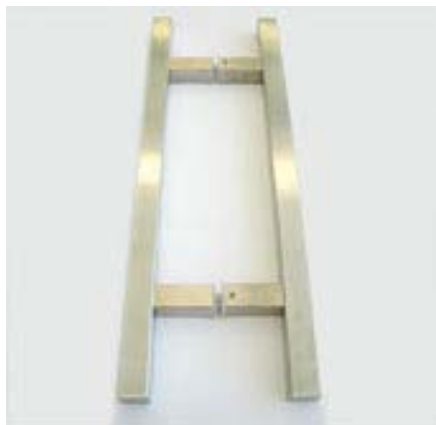

The last bastion of privacy, a space of peace and tranquillity, your Bathroom
Enjoy the look and feel of our European Bathroom fittings and fixtures.
Designed and made to the highest International and Australian standards.

**PULL DOOR HANDLE SERIES
CODE:
SPH041A = 475MM LONG
SPH042B = 1500MM LONG**

- **Brushed 304# Stainless Steel**
- **Back to Back Set**
- **25 x 25mm Square Profile**

SYDNEY
Woollahra
163 Edgecliff Road
Woollahra NSW 2025
T 02 9386 9809