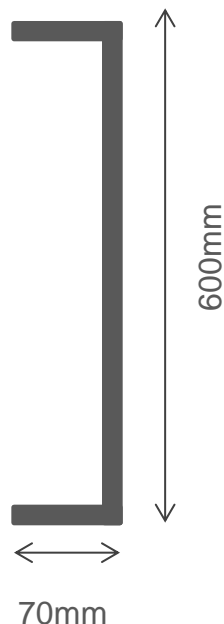

PULL DOOR HANDLE SERIES

CODE:

SPH099 – 600MM LONG

- **Brushed 304# Stainless Steel**
- **Back to Back Set**
- **Square Profile**
- **25 x 25mm Profile with a 70mm Projection**

SYDNEY

Woollahra

163 Edgecliff Road