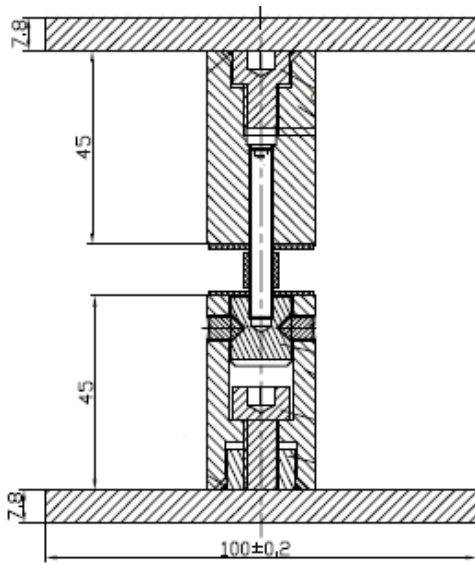

The last bastion of privacy, a space of peace and tranquillity, your Bathroom
Enjoy the look and feel of our European Bathroom fittings and fixtures.
Designed and made to the highest International and Australian standards.

PULL DOOR HANDLE SERIES
SPH126B = 100MM BTB MB
COL-12a = Custom Colour