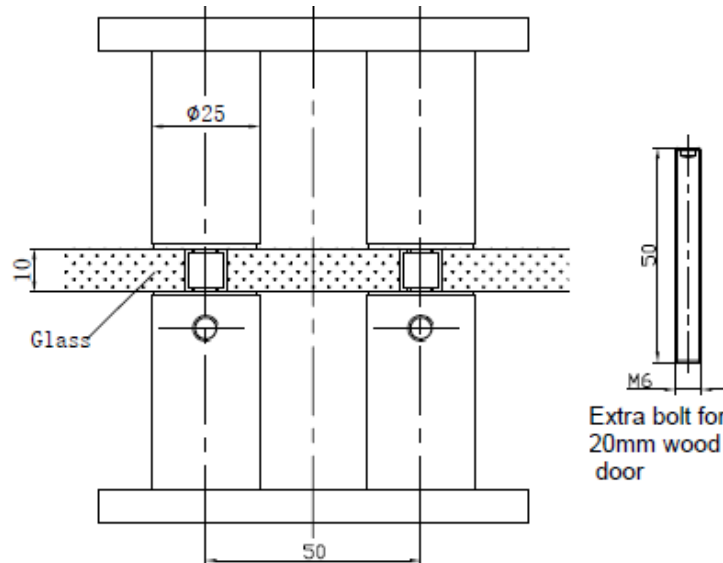

The last bastion of privacy, a space of peace and tranquillity, your Bathroom
Enjoy the look and feel of our European Bathroom fittings and fixtures.
Designed and made to the highest International and Australian standards.

PULL DOOR HANDLE SERIES
SPH126B = 100MM BTB MB
COL-12a = Custom Colour