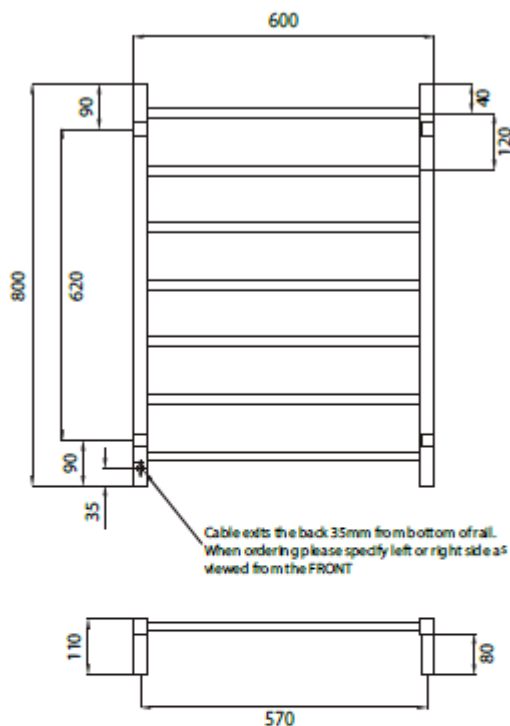

architetto

Designer Hardware

- SQ01L 9S Series 7 Bar Heated Towel Rail 600x800mm Polished - Square - Left Hand
- SQ01R 9S Series 7 Bar Heated Towel Rail 600x800mm Polished - Square - Right Hand
- SQ01MBL 9S Series 7 Bar Heated Towel Rail 600x800mm Matt Black - Square - Left Hand
- SQ01MBR 9S Series 7 Bar Heated Towel Rail 600x800mm Matt Black - Square - Right Hand
- SQ01BL 9S Series 7 Bar Heated Towel Rail 600x800mm Brushed- Square - Left Hand
- SQ01BR 9S Series 7 Bar Heated Towel Rail 600x800mm Brushed - Square - Right Hand
- SQ01GML 9S Series 7 Bar Heated Towel Rail 600x800mm Gun Metal - Square - Left Hand
- SQ01GMR 9S Series 7 Bar Heated Towel Rail 600x800mm Gun Metal - Square - Right Hand

MIRROR POLISHED AND SATIN BRUSHED
MANUFACTURED FROM 304 GRADE
STAINLESS STEEL

COLOURED FINISHES MANUFACTURED
FROM 201 GRADE STAINLESS STEEL

IP55 RATED (COLOURED FINISHES ARE
IP54 RATED)

ALL TOWEL RAILS AVAILABLE WITH EITHER
BOTTOM LEFT OR RIGHT OUTPUT

FEATURES

- Square bar / Height 800mm /
7 evenly spaced bars / 80W
- Vertical bars 30mm x 30mm
- Horizontal bars 19mm x 19mm
- 110mm from wall
- Cable length: 1.4m

ACS

1300 898 889

www.acsbathrooms.com.au