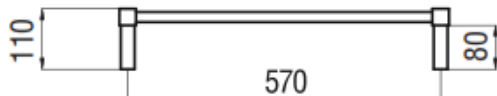

SYDNEY

Woollahra

163 Edgecliff Road

Woollahra NSW 2025

T 02 9386 9809

Chatswood

Unit 36/28 Barcoo Street

Chatswood NSW 2067

T 02 9882 2044

MELBOURNE

Richmond

229 Swan Street

Richmond VIC 3121

T 03 9428 9996