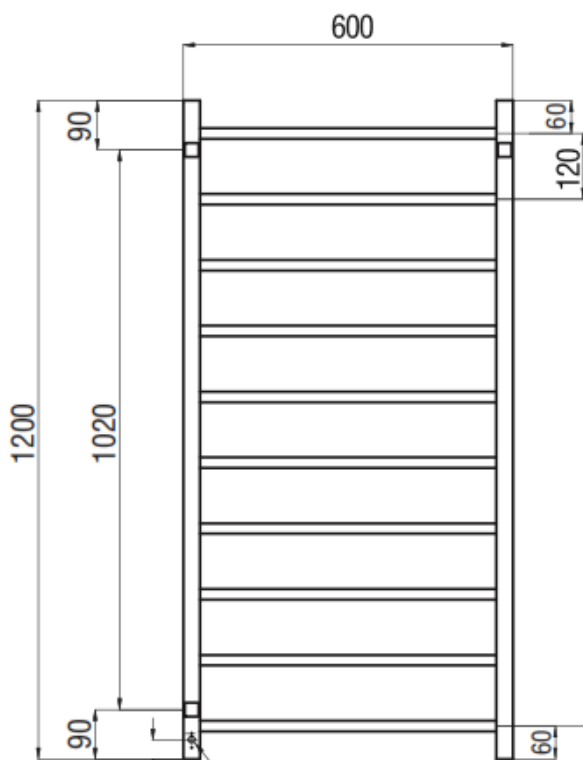

HEATED TOWEL RAIL SQUARE

- Code: SQ02
 Size: 600 x 1200 x 110 mm
 Material: 304 Grade Stainless Steel
 Finish: Mirror Polished Finish
 Options: Hard Wired or Plug in
 Left or Right Hand Power Connection
 Power: 130 Watts
 Bars: 10 Bars
 Vertical Bars 31mm x 31mm Diameter
 Horizontal Bars 19mm x 19mm Diameter
 Square Profile Straight Bars
- Features:

Cable exits the back 35mm from bottom of rail -
 when ordering please specify left or
 right side as viewed from the FRONT

SYDNEY

Woollahra

163 Edgecliff Road

Woollahra NSW 2025

T 02 9386 9809

Chatswood

Unit 36/28 Barcoo Street