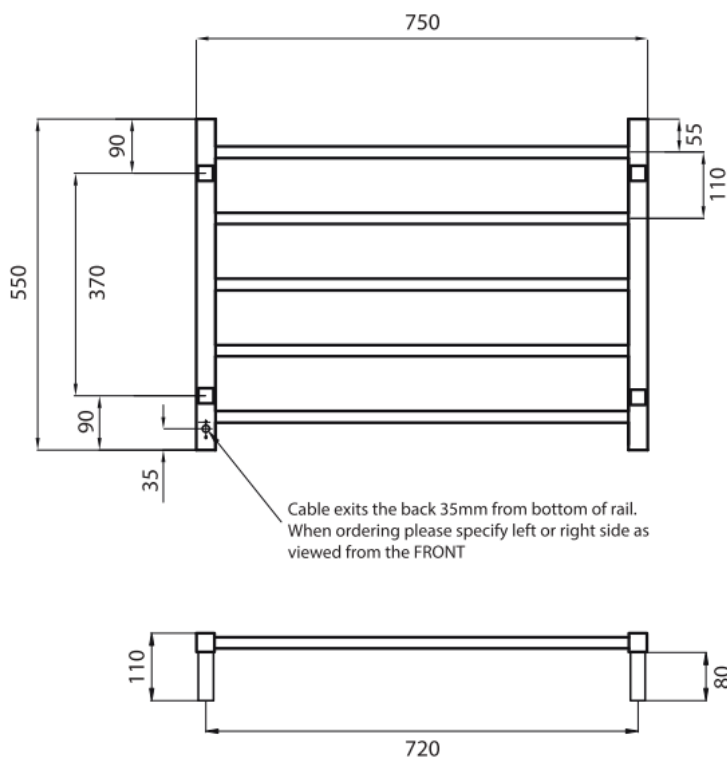

HEATED TOWEL RAIL SQUARE

Product Code - SQ04

SYDNEY
Woollahra
163 Edgecliff Road
Woollahra NSW 2025
T 02 9386 9809

MELBOURNE
Richmond
229 Swan Street
Richmond VIC 3121
T 03 9428 9996

- 750mm Wide
- 550mm High
- 304 Grade Stainless Steel
- Mirror Polished Finish
- Hard Wired or Plug In
- 75 Watts
- Vertical Bars 30mm x 30mm
- Horizontal Bars 19mm x 19mm
- 5 Bars
- Features - Square bars, evenly spaced
- Can be mounted upside down
- 110mm from wall
- IP Rating - IP55
- Approval - SAA
- 7 year warranty