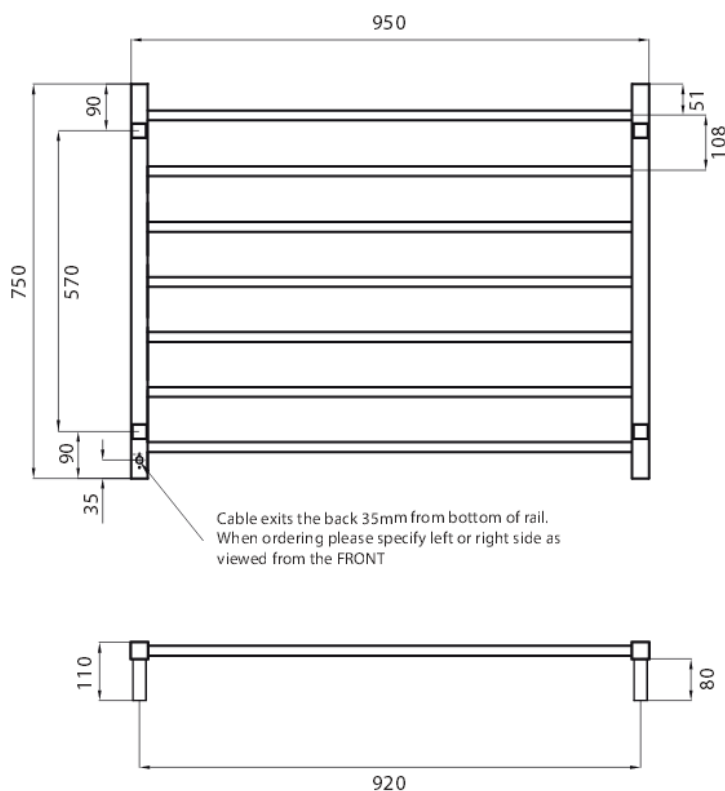

HEATED TOWEL RAIL SQUARE

Product Code - SQ05

SYDNEY
Woollahra
163 Edgecliff Road
Woollahra NSW 2025
T 02 9386 9809

MELBOURNE
Richmond
229 Swan Street
Richmond VIC 3121
T 03 9428 9996

- 950mm Wide
- 750mm High
- 304 Grade Stainless Steel
- Mirror Polished Finish
- Hard Wired or Plug In
- 125 Watts
- Vertical Bars 30mm x 30mm
- Horizontal Bars 19mm x 19mm
- 7 Bars
- Features - Square bars, evenly spaced
- Can be mounted upside down
- 110mm from wall
- IP Rating - IP55
- Approval - SAA
- 7 year warranty