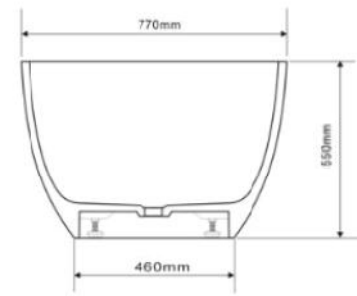

- Code: ST-19
- 8mm Thick Acrylic reinforced with fibreglass
- 10yr Warranty
- Smooth gloss white finish
- Non Slip
- Polished chrome popup waste kit installed
- Adjustable galvanised metal legs for levelling
- 1mtr 40mm Flexible waste hose for easy installation
- Galvanised supporting under carriage
- Net Weight 65Kgs
- Crated size L+100, W+100, H+250mm
- Gross Weight 85kgs

Our Beautiful
Acrylic Bath
Series are
constructed of
8mm thick acryl
which is
smooth and silky
to the touch.