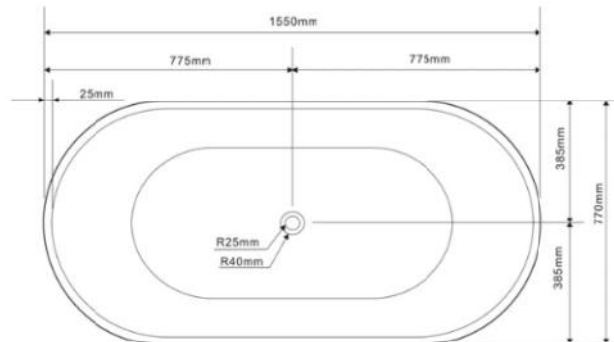

- Code: ST-19
- 8mm Thick Acrylic reinforced with fibreglass
- 10yr Warranty
- Smooth gloss white finish
- Non Slip
- Polished chrome popup waste kit installed
- Adjustable galvanised metal legs for levelling
- 1mtr 40mm Flexible waste hose for easy installation
- Galvanised supporting under carriage
- Net Weight 65Kgs
- Crated size L+100, W+100, H+250mm
- Gross Weight 85kgs

Our Beautiful
Acrylic Bath
Series are
constructed of
8mm thick acryl
which is
smooth and silky
to the touch.