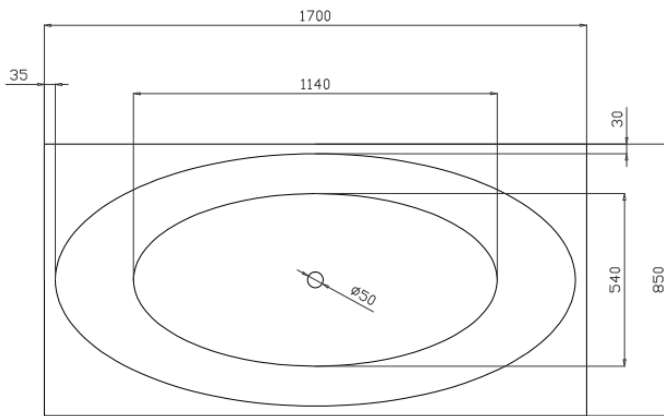

Evette Freestanding Bath

- Code: ST-20
- 8mm Thick Acrylic reinforced with fibreglass
- 10yr Warranty
- Smooth gloss white finish
- Non Slip
- Polished chrome popup waste kit installed
- Adjustable galvanised metal legs for levelling
- 1mtr 40mm Flexible waste hose for easy installation
- Galvanised supporting under carriage
- Net Weight 65Kgs
- Crated size L+100, W+100, H+250mm
- Gross Weight 85kgs

SYDNEY
Woollahra
163 Edgecliff Road
Woollahra NSW 2025
T 02 9386 9809

Crows Nest
113a Willoughby Rd
Crows Nest NSW 2065
T 02 9460 6111

MELBOURNE
Richmond
229 Swan Street
Richmond VIC 3121
T 03 9428 9996

WaterMark
LIC: WMKA00381
SAI GLOBAL

Our Beautiful
Acrylic Bath
Series are
constructed of
8mm thick acrylic
smooth and silky
to the touch.