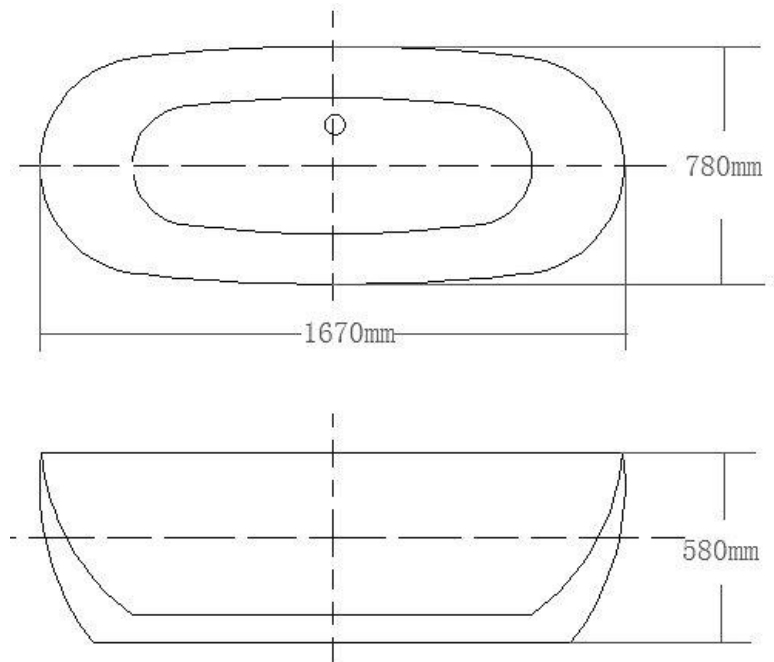

- Code: ST-24
- 8mm Thick Acrylic reinforced with fibreglass
- 10yr Warranty
- Smooth gloss white finish
- Non Slip
- Polished chrome popup waste kit installed
- Adjustable galvanised metal legs for levelling
- 1mtr 40mm Flexible waste hose for easy installation
- Galvanised supporting under carriage
- Net Weight 70Kgs
- Crated size L+100, W+100, H+250mm
- Gross Weight 85kgs