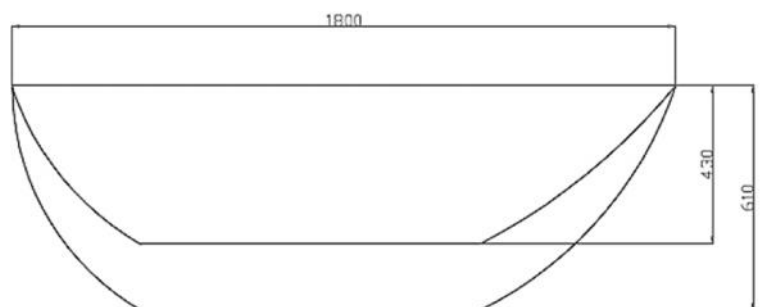

SYDNEY
Woollahra
163 Edgecliff Road
Woollahra NSW 2025
T 02 9386 9809

Crows Nest
113a Willoughby Rd
Crows Nest NSW 2065
T 02 9460 6111

MELBOURNE
Richmond
229 Swan Street
Richmond VIC 3121
T 03 9428 9996