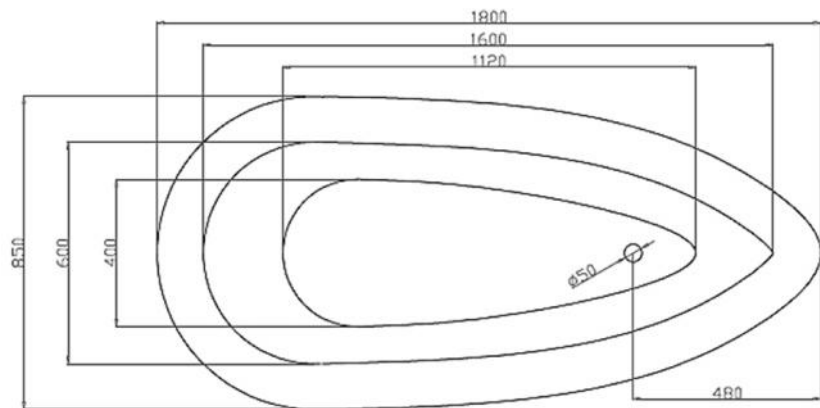

SYDNEY
Woollahra
163 Edgecliff Road
Woollahra NSW 2025
T 02 9386 9809

Crows Nest
113a Willoughby Rd
Crows Nest NSW 2065
T 02 9460 6111

MELBOURNE
Richmond
229 Swan Street
Richmond VIC 3121
T 03 9428 9996