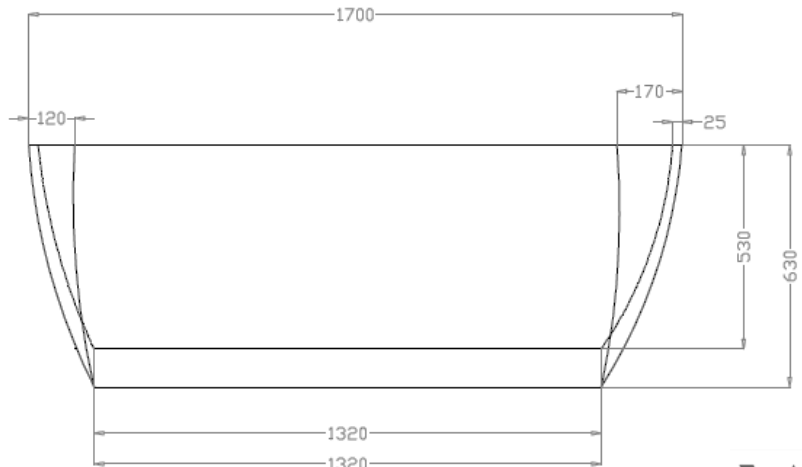

The last bastion of privacy, a space of peace and tranquillity, your Bathroom
Enjoy the look and feel of our European Bathroom fittings and fixtures.
Designed and made to the highest International and Australian standards.

moda

Acrylic BATH

SYDNEY
Woollahra
163 Edgecliff Road
Woollahra NSW 2025
T 02 9386 9809

Crows Nest
113a Willoughby Rd
Crows Nest NSW 2065
T 02 9460 6111

MELBOURNE
Richmond
229 Swan Street
Richmond VIC 3121
T 03 9428 9996

- Code: ST-08
- 8mm Thick Acrylic reinforced with fibreglass
- 10yr Warranty
- Smooth gloss white finish
- Non Slip
- Polished chrome popup waste kit installed
- Adjustable galvanised metal legs for levelling
- 1mtr 40mm Flexible waste hose for easy installation
- Galvanised supporting under carriage
- Net Weight 60Kgs
- Crated size L+100, W+100, H+250mm
- Gross Weight 85kgs

Our Beautiful
Acrylic Bath
Series are
constructed of
8mm thick acrylic
smooth and silky
to the touch.

WaterMark
LIC: WMKA00381
SAI GLOBAL