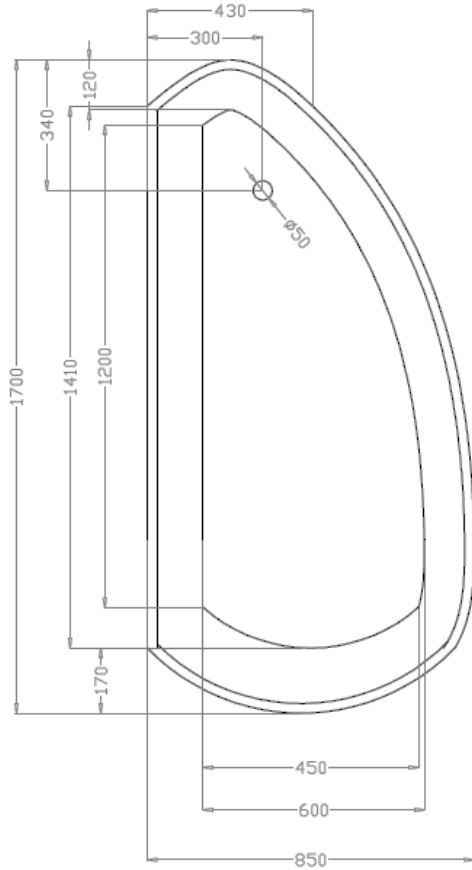

The last bastion of privacy, a space of peace and tranquillity, your Bathroom
Enjoy the look and feel of our European Bathroom fittings and fixtures.
Designed and made to the highest International and Australian standards.

moda

Acrylic BATH

SYDNEY
Woollahra
163 Edgecliff Road
Woollahra NSW 2025
T 02 9386 9809

Crows Nest
113a Willoughby Rd
Crows Nest NSW 2065
T 02 9460 6111

MELBOURNE
Richmond
229 Swan Street
Richmond VIC 3121
T 03 9428 9996

- Code: ST-08
- 8mm Thick Acrylic reinforced with fibreglass
- 10yr Warranty
- Smooth gloss white finish
- Non Slip
- Polished chrome popup waste kit installed
- Adjustable galvanised metal legs for levelling
- 1mtr 40mm Flexible waste hose for easy installation
- Galvanised supporting under carriage
- Net Weight 60Kgs
- Crated size L+100, W+100, H+250mm
- Gross Weight 85kgs

Our Beautiful
Acrylic Bath
Series are
constructed of
8mm thick acrylic
smooth and silky
to the touch.

WaterMark
LIC: WMKA00381
SAI GLOBAL