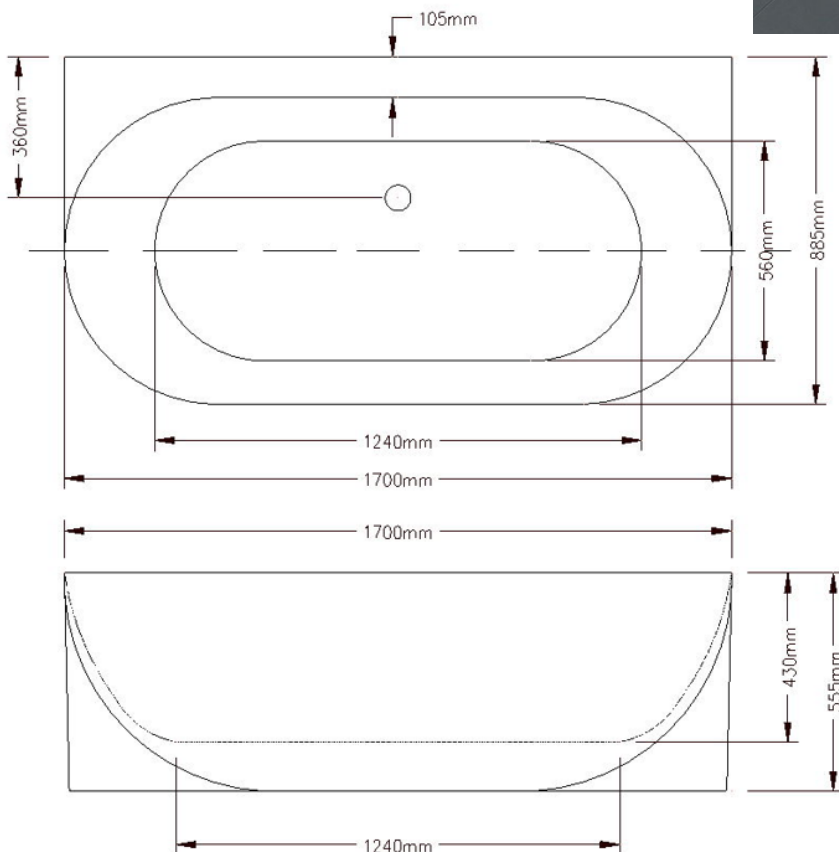

moda

Code: ST10B

Material: 8mm Thick Acrylic
Size: W 1700 x D 885 x H 555 mm
Warranty: 10 Years

Features:

- Freestanding Bath with Metal Legs
- Available in Gloss White or Matt White Finish
- Italian Design & Engineering
- Superior Heat Retention
- Scratch and Stain resistance
- Repairable Material
- Adjustable galvanised metal legs for easy levelling
- 1m Long 40mm Flexible waste hose for easy installation
- Australian Standard (SAI) AS/NZS 3718:2003

PABLO

Specifications:

- Net Weight: 75Kg
- Crate size: L 1800, W 985, H 800mm
- Gross Weight: 90Kg

ACS
DESIGNER BATHROOMS

1300 898 889

www.acsbathrooms.com.au

As part of ACS commitment to quality products. Information provided in this data sheet is representative of the actual product available at the time of printing. Due to our commitment to continuous product design and development, the designs and specifications depicted are subject to change without notice. Please confirm all particulars with your ACS sales consultant prior to purchase. Each product is covered by a limited warranty. Please see our website for full terms and conditions. This drawing remains the property of ACS and should not be copied or distributed without ACS consent. © 2010 All Dimensions are approximate in mm and are not to scale.