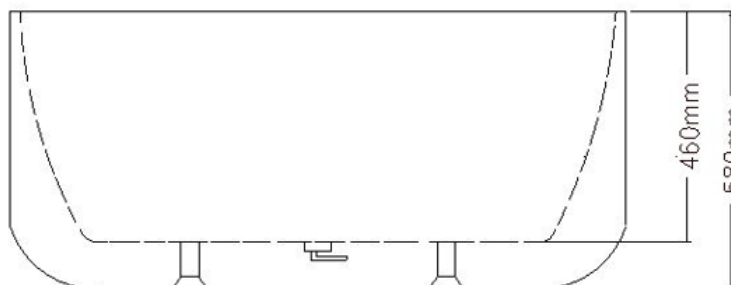

moda

Code: ST10C

Material: 8mm Thick Acrylic
Size: W 1600 x D 850 x H 580 mm
Warranty: 10 Years

Features:

- Freestanding Bath with Metal Legs
- Available in Gloss White or Matt White Finish
- Italian Design & Engineering
- Superior Heat Retention
- Scratch and Stain resistance
- Repairable Material
- Adjustable galvanised metal legs for easy levelling
- 1m Long 40mm Flexible waste hose for easy installation
- Australian Standard (SAI) AS/NZS 3718:2003

PABLO

Specifications:

- Net Weight: 70Kg
- Crate size:
L 1700, W 950, H 830mm
- Gross Weight: 85Kg

ACS
DESIGNER BATHROOMS

1300 898 889

www.acsbathrooms.com.au

As part of ACS commitment to quality products. Information provided in this data sheet is representative of the actual product available at the time of printing. Due to our commitment to continuous product design and development, the designs and specifications depicted are subject to change without notice. Please confirm all particulars with your ACS sales consultant prior to purchase. Each product is covered by a limited warranty. Please see our website for full terms and conditions. This drawing remains the property of ACS and should not be copied or distributed without ACS consent. © 2010 All Dimensions are approximate in mm and are not to scale.