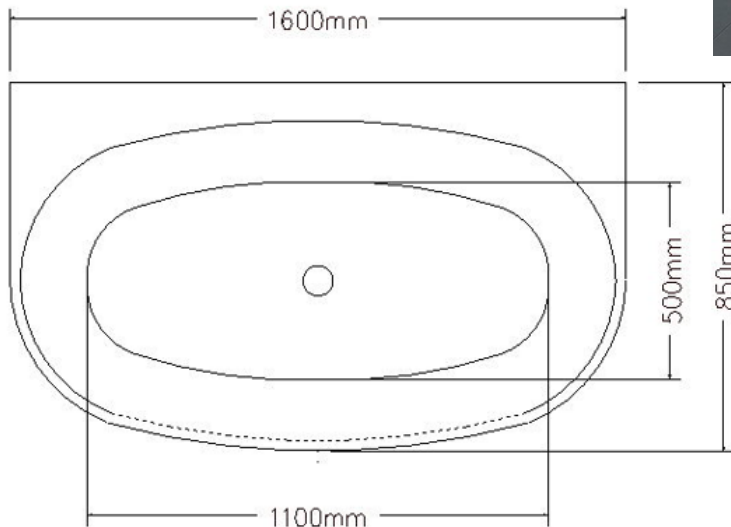

moda

Code: ST10C

Material: 8mm Thick Acrylic
Size: W 1600 x D 850 x H 580 mm
Warranty: 10 Years

Features:

- Freestanding Bath with Metal Legs
- Available in Gloss White or Matt White Finish
- Italian Design & Engineering
- Superior Heat Retention
- Scratch and Stain resistance
- Repairable Material
- Adjustable galvanised metal legs for easy levelling
- 1m Long 40mm Flexible waste hose for easy installation
- Australian Standard (SAI) AS/NZS 3718:2003

PABLO

Specifications:

- Net Weight: 70Kg
- Crate size:
L 1700, W 950, H 830mm
- Gross Weight: 85Kg

ACS
DESIGNER BATHROOMS

1300 898 889

www.acsbathrooms.com.au

As part of ACS commitment to quality products. Information provided in this data sheet is representative of the actual product available at the time of printing. Due to our commitment to continuous product design and development, the designs and specifications depicted are subject to change without notice. Please confirm all particulars with your ACS sales consultant prior to purchase. Each product is covered by a limited warranty. Please see our website for full terms and conditions. This drawing remains the property of ACS and should not be copied or distributed without ACS consent. © 2010 All Dimensions are approximate in mm and are not to scale.