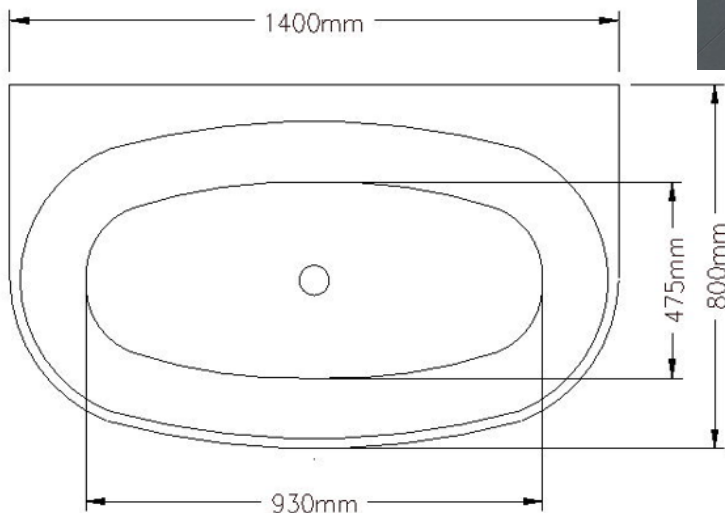

moda

Code: ST10D

Material: 8mm Thick Acrylic
Size: W 1400 x D 800 x H 580 mm
Warranty: 10 Years

Features:

- Freestanding Bath with Metal Legs
- Available in Gloss White or Matt White Finish
- Italian Design & Engineering
- Superior Heat Retention
- Scratch and Stain resistance
- Repairable Material
- Adjustable galvanised metal legs for easy levelling
- 1m Long 40mm Flexible waste hose for easy installation
- Australian Standard (SAI) AS/NZS 3718:2003

PABLO

Specifications:

- Net Weight: 60Kg
- Crate size: L 1500, W 900, H 830mm
- Gross Weight: 70Kg

ACS
DESIGNER BATHROOMS

1300 898 889

www.acsbathrooms.com.au

As part of ACS commitment to quality products. Information provided in this data sheet is representative of the actual product available at the time of printing. Due to our commitment to continuous product design and development, the designs and specifications depicted are subject to change without notice. Please confirm all particulars with your ACS sales consultant prior to purchase. Each product is covered by a limited warranty. Please see our website for full terms and conditions. This drawing remains the property of ACS and should not be copied or distributed without ACS consent. © 2010 All Dimensions are approximate in mm and are not to scale.