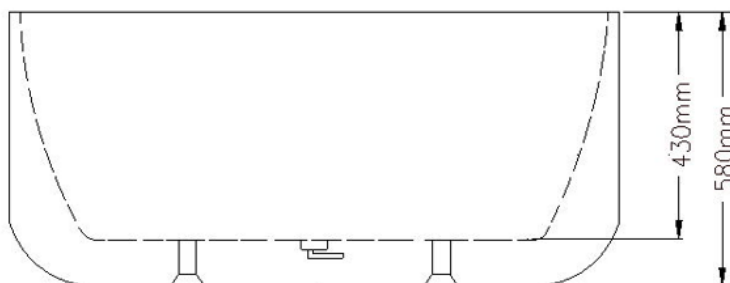

moda

Code: ST10D

Material: 8mm Thick Acrylic
Size: W 1400 x D 800 x H 580 mm
Warranty: 10 Years

Features:

- Freestanding Bath with Metal Legs
- Available in Gloss White or Matt White Finish
- Italian Design & Engineering
- Superior Heat Retention
- Scratch and Stain resistance
- Repairable Material
- Adjustable galvanised metal legs for easy levelling
- 1m Long 40mm Flexible waste hose for easy installation
- Australian Standard (SAI) AS/NZS 3718:2003

PABLO

Specifications:

- Net Weight: 60Kg
- Crate size: L 1500, W 900, H 830mm
- Gross Weight: 70Kg

ACS
DESIGNER BATHROOMS

1300 898 889

www.acsbathrooms.com.au

As part of ACS commitment to quality products. Information provided in this data sheet is representative of the actual product available at the time of printing. Due to our commitment to continuous product design and development, the designs and specifications depicted are subject to change without notice. Please confirm all particulars with your ACS sales consultant prior to purchase. Each product is covered by a limited warranty. Please see our website for full terms and conditions. This drawing remains the property of ACS and should not be copied or distributed without ACS consent. © 2010 All Dimensions are approximate in mm and are not to scale.