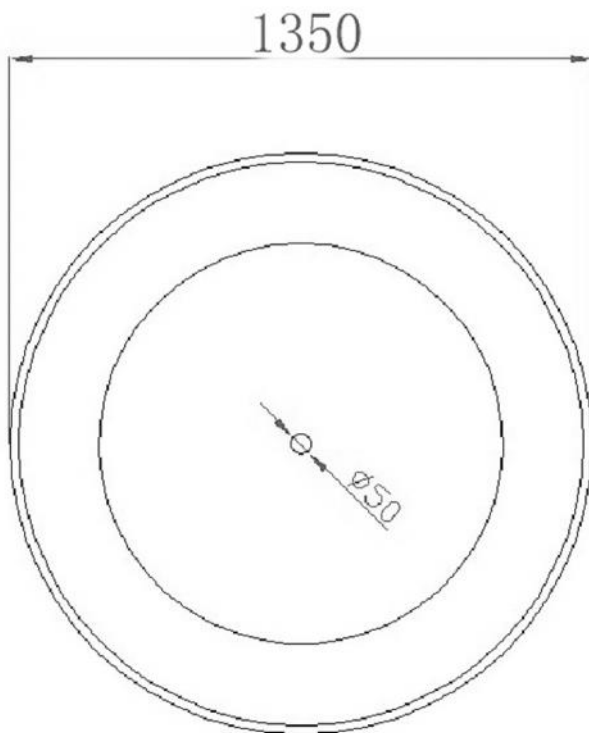

moda

Acrylic BATH

- Code: ST-12
- 8mm Thick Acrylic reinforced with fibreglass
- 10yr Warranty
- Smooth gloss white finish
- Non Slip
- Polished chrome popup waste kit installed
- Adjustable galvanised metal legs for levelling
- 1mtr 40mm Flexible waste hose for easy installation
- Galvanised supporting under carriage
- Net Weight 60Kgs
- Crated size L+100, W+100, H+250mm
- Gross Weight 85kgs