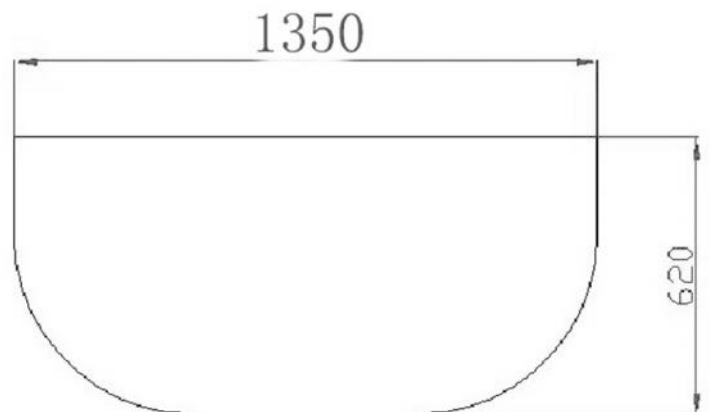

moda

Acrylic BATH

- Code: ST-12
- 8mm Thick Acrylic reinforced with fibreglass
- 10yr Warranty
- Smooth gloss white finish
- Non Slip
- Polished chrome popup waste kit installed
- Adjustable galvanised metal legs for levelling
- 1mtr 40mm Flexible waste hose for easy installation
- Galvanised supporting under carriage
- Net Weight 60Kgs
- Crated size L+100, W+100, H+250mm
- Gross Weight 85kgs