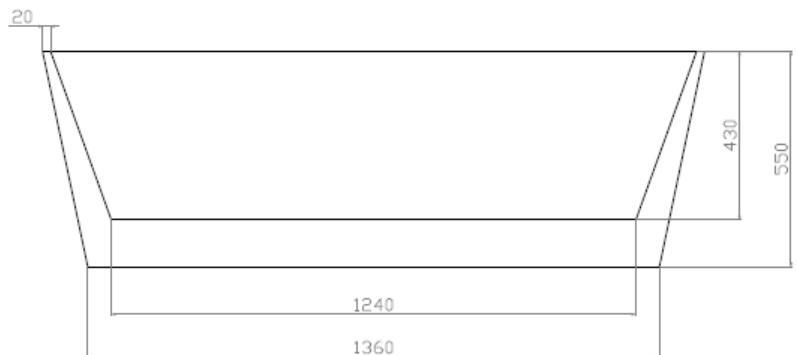

SYDNEY

Woollahra

163 Edgecliff Road

Woollahra NSW 2025

T 02 9386 9809

Crows Nest

113a Willoughby Rd

Crows Nest NSW 2065

T 02 9460 6111

MELBOURNE

Richmond

229 Swan Street

Richmond VIC 3121

T 03 9428 9996