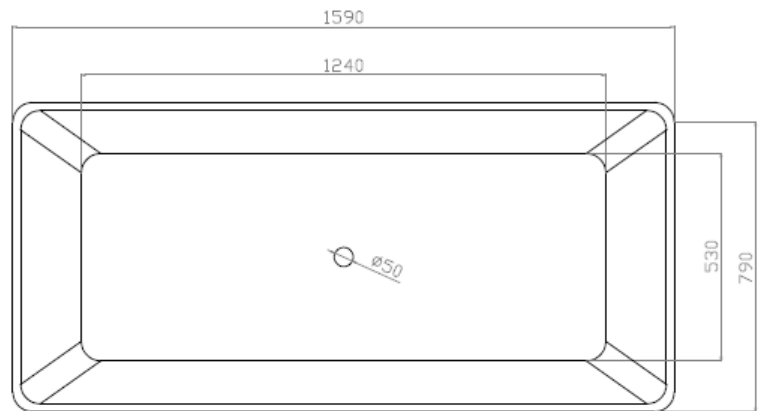

SYDNEY

Woollahra

163 Edgecliff Road

Woollahra NSW 2025

T 02 9386 9809

Crows Nest

113a Willoughby Rd

Crows Nest NSW 2065

T 02 9460 6111

MELBOURNE

Richmond

229 Swan Street

Richmond VIC 3121

T 03 9428 9996