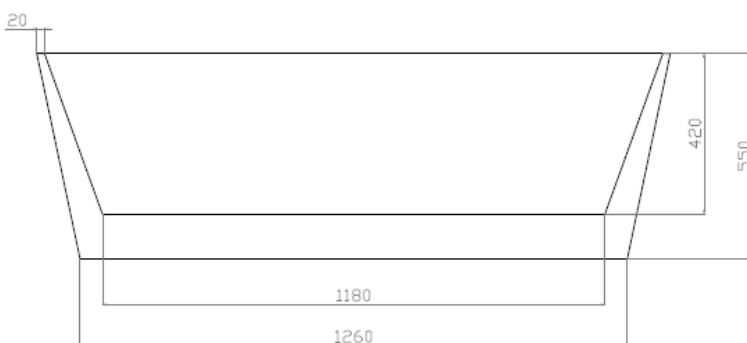

SYDNEY
Woollahra
163 Edgecliff Road
Woollahra NSW 2025
T 02 9386 9809

Crows Nest
113a Willoughby Rd
Crows Nest NSW 2065
T 02 9460 6111

MELBOURNE
Richmond
229 Swan Street
Richmond VIC 3121
T 03 9428 9996