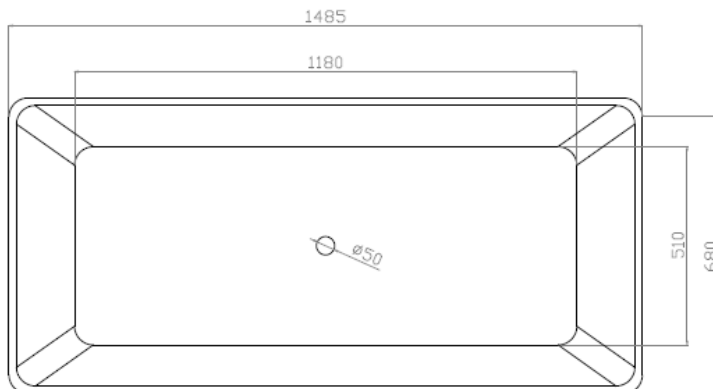

SYDNEY
Woollahra
163 Edgecliff Road
Woollahra NSW 2025
T 02 9386 9809

Crows Nest
113a Willoughby Rd
Crows Nest NSW 2065
T 02 9460 6111

MELBOURNE
Richmond
229 Swan Street
Richmond VIC 3121
T 03 9428 9996