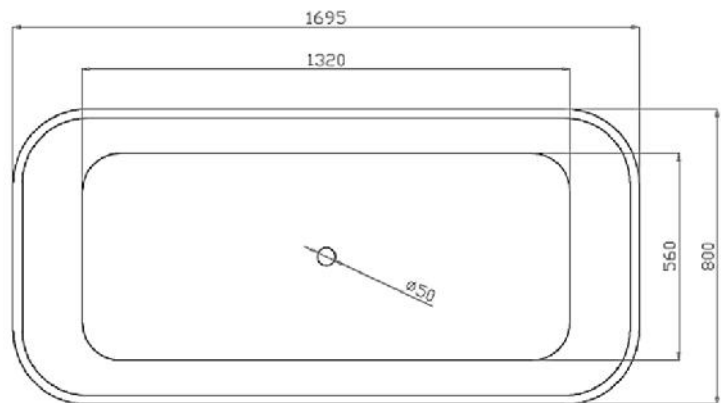

SYDNEY
Woollahra
163 Edgecliff Road
Woollahra NSW 2025
T 02 9386 9809

Crows Nest
113a Willoughby Rd
Crows Nest NSW 2065
T 02 9460 6111

MELBOURNE
Richmond
229 Swan Street
Richmond VIC 3121
T 03 9428 9996