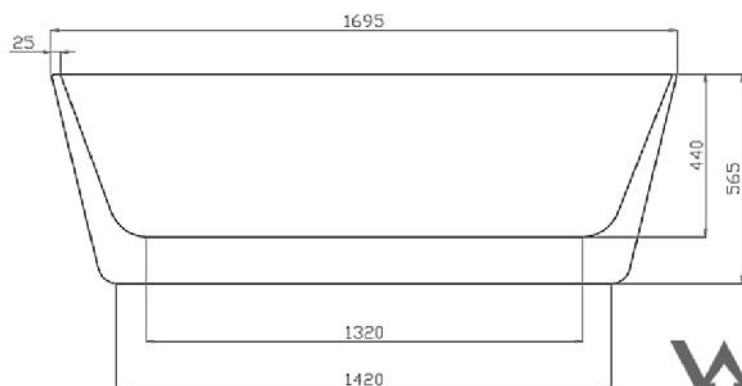

SYDNEY
Woollahra
163 Edgecliff Road
Woollahra NSW 2025
T 02 9386 9809

Crows Nest
113a Willoughby Rd
Crows Nest NSW 2065
T 02 9460 6111

MELBOURNE
Richmond
229 Swan Street
Richmond VIC 3121
T 03 9428 9996