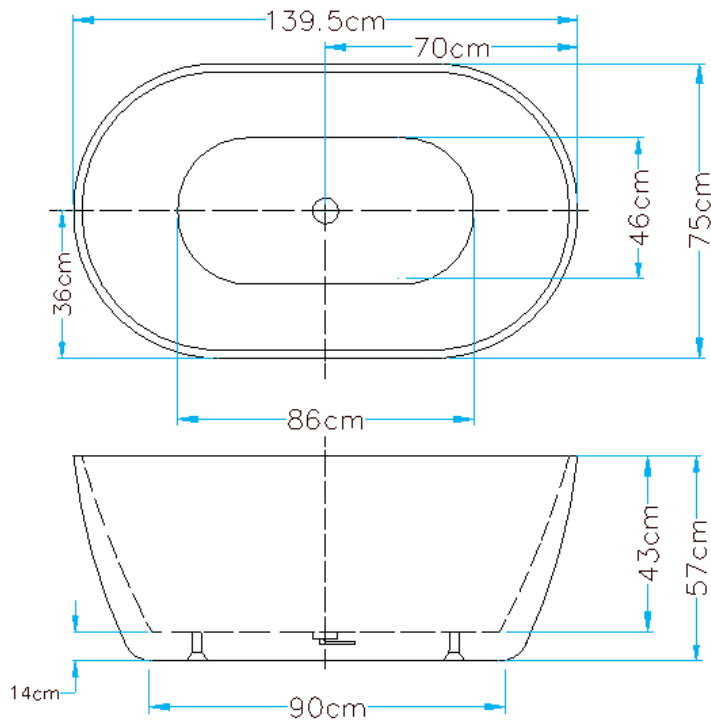

Fortitude Valley

Shop 2, 826 Ann Street

Fortitude Valley QLD 4006

T 07 3852 6363

- Code: ST-19C
- 8mm Thick Acrylic reinforced with fibreglass
- 10yr Warranty
- Smooth gloss white finish
- Non Slip
- Polished chrome popup waste kit installed
- Adjustable galvanised metal legs for levelling
- 200mm 40mm Flexible waste hose for easy installation
- Galvanised supporting under carriage
- Net Weight 65Kgs
- Crated size L+100, W+100, H+250mm
- Gross Weight 85kgs