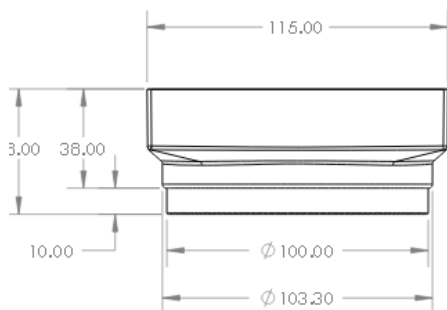

SYDNEY

Woollahra

163 Edgecliff Road

Woollahra NSW 2025

T 02 9386 9809

Chatswood

Unit 36/28 Barcoo Street

Chatswood NSW 2067

T 02 9882 2044

MELBOURNE

Richmond

229 Swan Street

Richmond VIC 3121

T 03 9428 9996