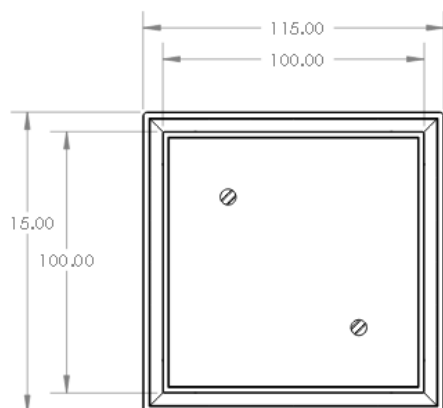

SYDNEY

Woollahra

163 Edgecliff Road

Woollahra NSW 2025

T 02 9386 9809

Chatswood

Unit 36/28 Barcoo Street

Chatswood NSW 2067

T 02 9882 2044

MELBOURNE

Richmond

229 Swan Street

Richmond VIC 3121

T 03 9428 9996