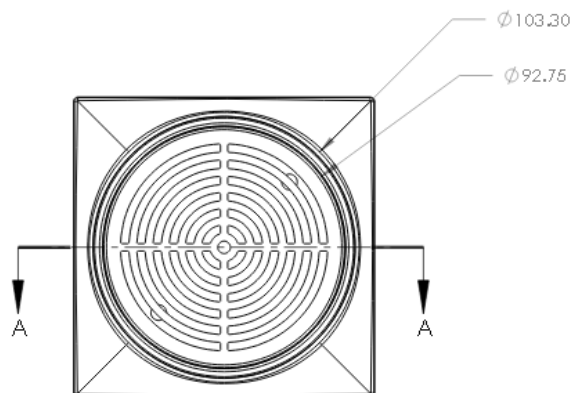

SYDNEY

Woollahra

163 Edgecliff Road

Woollahra NSW 2025

T 02 9386 9809

Chatswood

Unit 36/28 Barcoo Street

Chatswood NSW 2067

T 02 9882 2044

MELBOURNE

Richmond

229 Swan Street

Richmond VIC 3121

T 03 9428 9996