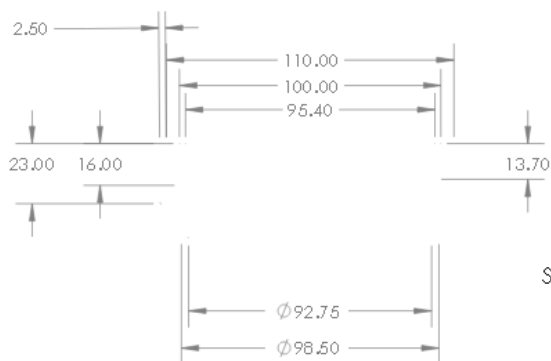

SYDNEY

Woollahra

163 Edgecliff Road

Woollahra NSW 2025

T 02 9386 9809

Chatswood

Unit 36/28 Barcoo Street

Chatswood NSW 2067

T 02 9882 2044

MELBOURNE

Richmond

229 Swan Street

Richmond VIC 3121

T 03 9428 9996