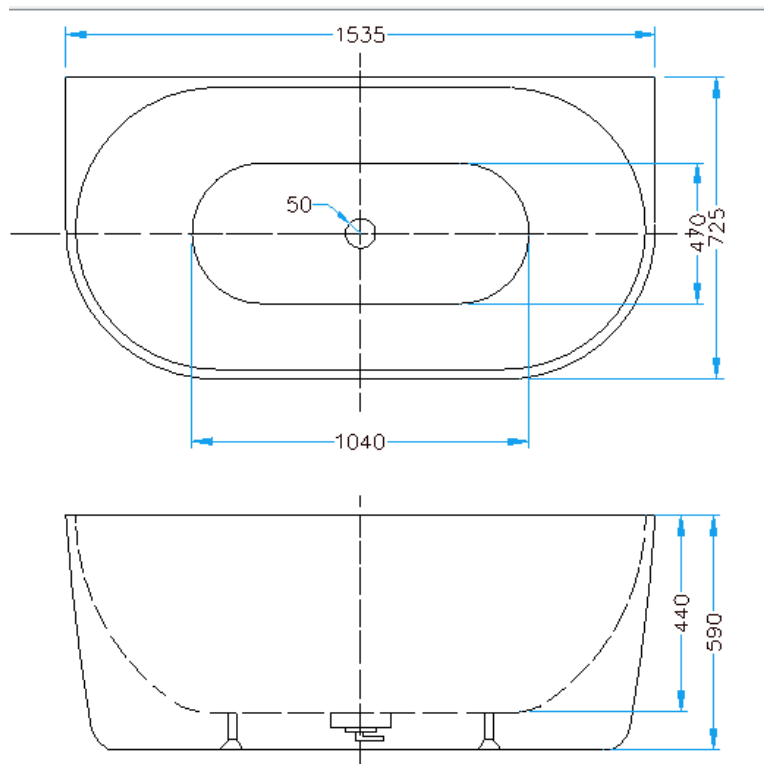

SYDNEY

Woollahra

163 Edgecliff Road

Woollahra NSW 2025

T 02 9386 9809

Crows Nest

113a Willoughby Rd

Crows Nest NSW 2065

T 02 9460 6111

MELBOURNE

Richmond

229 Swan Street

Richmond VIC 3121

T 03 9428 9996