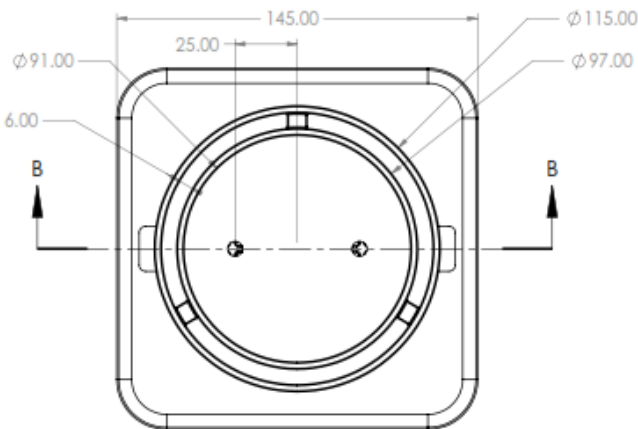

SYDNEY
Woollahra
163 Edgecliff Road
Woollahra NSW 2025
T 02 9386 9809

Chatswood
Unit 36/28 Barcoo Street
Chatswood NSW 2067
T 02 9882 2044

MELBOURNE
Richmond
229 Swan Street
Richmond VIC 3121
T 03 9428 9996