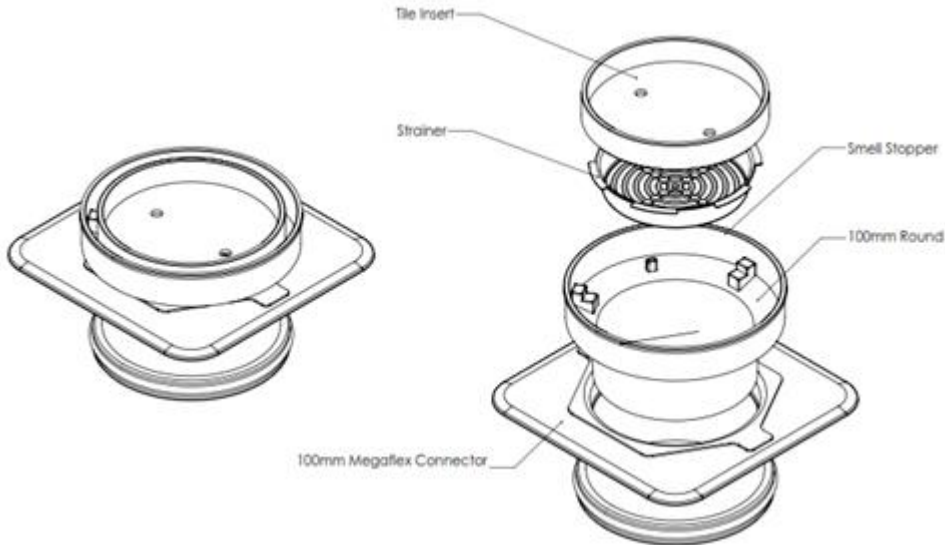

SYDNEY
Woollahra
163 Edgecliff Road
Woollahra NSW 2025
T 02 9386 9809

Chatswood
Unit 36/28 Barcoo Street
Chatswood NSW 2067
T 02 9882 2044

MELBOURNE
Richmond
229 Swan Street
Richmond VIC 3121
T 03 9428 9996