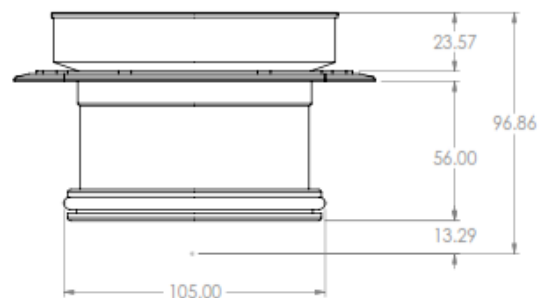

SYDNEY
Woollahra
163 Edgecliff Road
Woollahra NSW 2025
T 02 9386 9809

Chatswood
Unit 36/28 Barcoo Street
Chatswood NSW 2067
T 02 9882 2044

MELBOURNE
Richmond
229 Swan Street
Richmond VIC 3121
T 03 9428 9996