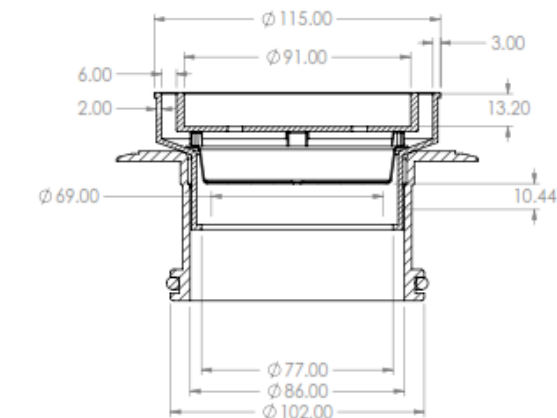

SYDNEY
Woollahra
163 Edgecliff Road
Woollahra NSW 2025
T 02 9386 9809

Chatswood
Unit 36/28 Barcoo Street
Chatswood NSW 2067
T 02 9882 2044

MELBOURNE
Richmond
229 Swan Street
Richmond VIC 3121
T 03 9428 9996