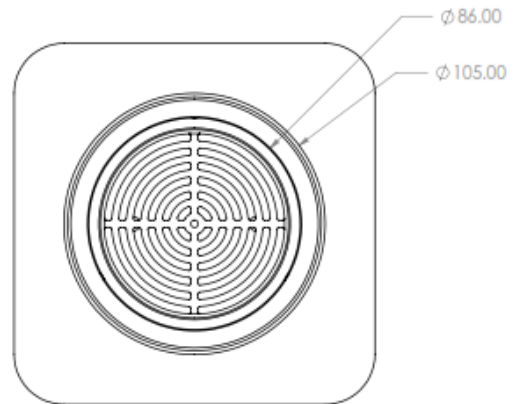

SYDNEY
Woollahra
163 Edgecliff Road
Woollahra NSW 2025
T 02 9386 9809

Chatswood
Unit 36/28 Barcoo Street
Chatswood NSW 2067
T 02 9882 2044

MELBOURNE
Richmond
229 Swan Street
Richmond VIC 3121
T 03 9428 9996