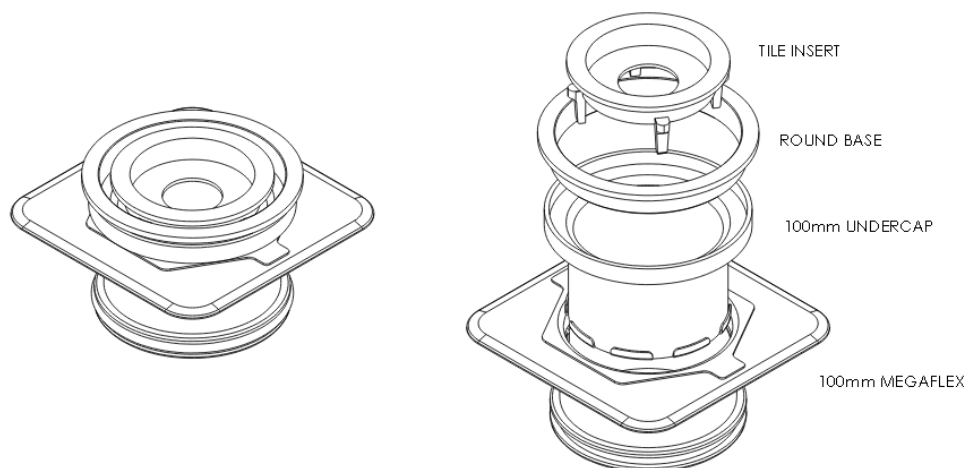

SYDNEY

Woollahra

163 Edgecliff Road

Woollahra NSW 2025

T 02 9386 9809

Chatswood

Unit 36/28 Barcoo Street

Chatswood NSW 2067

T 02 9882 2044

MELBOURNE

Richmond

229 Swan Street

Richmond VIC 3121

T 03 9428 9996