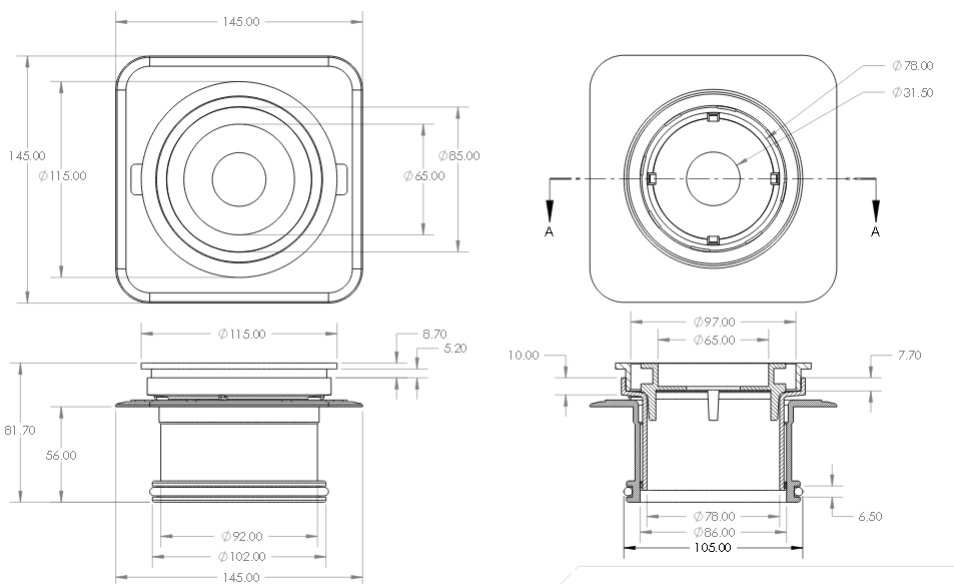

SYDNEY

Woollahra

163 Edgecliff Road

Woollahra NSW 2025

T 02 9386 9809

Chatswood

Unit 36/28 Barcoo Street

Chatswood NSW 2067

T 02 9882 2044

MELBOURNE

Richmond

229 Swan Street

Richmond VIC 3121

T 03 9428 9996